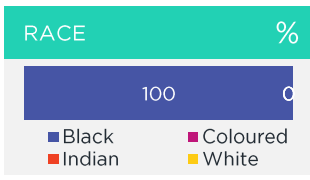

Gamalakhe - Lower South Coast

insights that ignite™

Gamalakhe - Lower South Coast

PAST MONTH OR MORE OFTEN

%

Do Grocery Shopping	96	Shoprite	89	Spar	42	PnP Family	31
Go to a Garage Shop	41	Bonjour (Total)	37	Engen	22	Shell Select	18
Buy Take-Aways	77	KFC	85	Nandos	70	Debonairs	28

BOUGHT OR LOOKED FOR IN P6M

%

Shoes & Clothing	100	Mr Price	64	Edgars	50	Jet	34

BOUGHT OR LOOKED FOR IN P12M

%

Audio Visual Appliances*	16	Game	18	Bearas	15	OK Furniture	15
Large Appliances*	8	Game	36	Joshua Doore	18	Lewis	12
Small Electrical Appliances*	20	Game	31	Shoprite	27	PnP Hyper	17
Furniture*	11	Russells	41	Price n Pride	13	Joshua Doore	11
Computers*	1	Incredible Connection	50	Game	50		-
Soft Furnishings/Home Accessories*	21	Mr Price Home	52	Game	34	Shoprite	33
DIY/Paint*	18	Build It	43	Cashbuild	26	Game	23

FINANCE

%

Banked	72	Capitec	42	Nedbank	24	ABSA	19
Car Insurance*	6	First for Women	24	Other	19	Discovery Insure	17
Life Insurance*	19	Old Mutual	44	lLife	23	Sanlam	14
Medical Aid*	10	GEMS	39	Other	23	Discovery Health	21