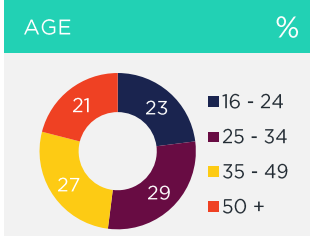

Gamalakhe - Lower South Coast

insights that ignite™

Gamalakhe - Lower South Coast

PAST MONTH OR MORE OFTEN

%

Do Grocery Shopping	96	Shoprite	89	Spar	42	PnP Family	31
Go to a Garage Shop	41	Bonjour (Total)	37	Engen	22	Shell Select	18
Buy Take-Aways	77	KFC	85	Nandos	70	Debonairs	28

BOUGHT OR LOOKED FOR IN P6M

%

Shoes & Clothing	100	Mr Price	64	Edgars	50	Jet	34

BOUGHT OR LOOKED FOR IN P12M

%

Audio Visual Appliances*	16	Game	18	Bearas	15	OK Furniture	15
Large Appliances*	8	Game	36	Joshua Doore	18	Lewis	12
Small Electrical Appliances*	20	Game	31	Shoprite	27	PnP Hyper	17
Furniture*	11	Russells	41	Price n Pride	13	Joshua Doore	11
Computers*	1	Incredible Connection	50	Game	50		-
Soft Furnishings/Home Accessories*	21	Mr Price Home	52	Game	34	Shoprite	33
DIY/Paint*	18	Build It	43	Cashbuild	26	Game	23

FINANCE

%

Banked	72	Capitec	42	Nedbank	24	ABSA	19
Car Insurance*	6	First for Women	24	Other	19	Discovery Insure	17
Life Insurance*	19	Old Mutual	44	lLife	23	Sanlam	14
Medical Aid*	10	GEMS	39	Other	23	Discovery Health	21