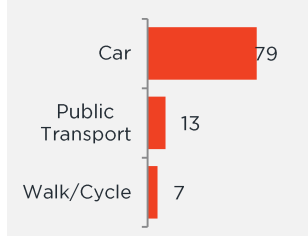

Constantia - Cape Town

insights that ignite™

Constantia - Cape Town

PAST MONTH OR MORE OFTEN

%

Do Grocery Shopping	88	PnP Family	83	Checkers	56	Woolworths	37
Go to a Garage Shop	38	BP Express Shop	50	Engen	20	Shell Select	17
Buy Take-Aways	62	KFC	53	Spur	41	McDonalds	33

BOUGHT OR LOOKED FOR IN P6M

%

Shoes & Clothing	85	Woolworths	46	Mr Price	40	Edgars	29

BOUGHT OR LOOKED FOR IN P12M

%

Audio Visual Appliances*	4	Tafelberg Furnishers	18	Incredible Connection	18	House & Home	10
Large Appliances*	5	Electric Express	22	Tafelberg Furnishers	22	House & Home	20
Small Electrical Appliances*	12	Clicks	24	Checkers Hyper	19	PnP Family	17
Furniture*	5	Independent/Specialist	39	Coricraft	26	House & Home	22
Computers*	1	Samsung Store	41	Incredible Connection	32	Hi-Fi Corporation	27
Soft Furnishings/Home Accessories	14	Mr Price Home	50	Woolworths	14	Ackermans	13
DIY/Paint*	8	Builders	57	Mica	18	Specialist Paint shop	18

FINANCE

%

Banked	72	Standard Bank	33	FNB	24	ABSA	24
Car Insurance	31	Outsurance	37	Standard Bank	11	Budget	10
Life Insurance	16	Other	30	Old Mutual	17	Discovery Life	10
Medical Aid	40	Discovery Health	48	GEMS	7	Medscheme	7