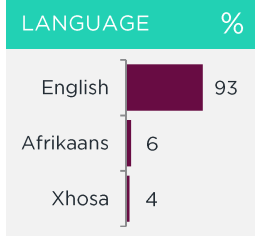

Constantia - Cape Town

insights that ignite™

Constantia - Cape Town

PAST MONTH OR MORE OFTEN

%

Do Grocery Shopping	88	PnP Family	83	Checkers	56	Woolworths	37
Go to a Garage Shop	38	BP Express Shop	50	Engen	20	Shell Select	17
Buy Take-Aways	62	KFC	53	Spur	41	McDonalds	33