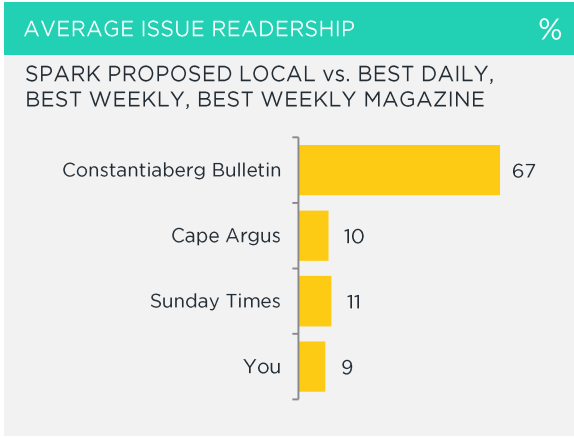

Constantia - Cape Town

insights that ignite™

Constantia - Cape Town

PAST MONTH OR MORE OFTEN

%

Do Grocery Shopping	88	PnP Family	83	Checkers	56	Woolworths	37
Go to a Garage Shop	38	BP Express Shop	50	Engen	20	Shell Select	17
Buy Take-Aways	62	KFC	53	Spur	41	McDonalds	33

BOUGHT OR LOOKED FOR IN P6M

%

Shoes & Clothing	85	Woolworths	46	Mr Price	40	Edgars	29

BOUGHT OR LOOKED FOR IN P12M

%

Audio Visual Appliances*	4	Tafelberg Furnishers	18	Incredible Connection	18	House & Home	10
Large Appliances*	5	Electric Express	22	Tafelberg Furnishers	22	House & Home	20
Small Electrical Appliances*	12	Clicks	24	Checkers Hyper	19	PnP Family	17
Furniture*	5	Independent/Specialist	39	Coricraft	26	House & Home	22
Computers*	1	Samsung Store	41	Incredible Connection	32	Hi-Fi Corporation	27
Soft Furnishings/Home Accessories	14	Mr Price Home	50	Woolworths	14	Ackermans	13
DIY/Paint*	8	Builders	57	Mica	18	Specialist Paint shop	18

FINANCE

%

Banked	72	Standard Bank	33	FNB	24	ABSA	24
Car Insurance	31	Outsurance	37	Standard Bank	11	Budget	10
Life Insurance	16	Other	30	Old Mutual	17	Discovery Life	10
Medical Aid	40	Discovery Health	48	GEMS	7	Medscheme	7