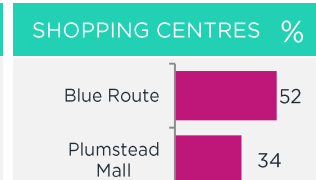

Constantia - Cape Town

insights that ignite™

Constantia - Cape Town

PAST MONTH OR MORE OFTEN

%

Do Grocery Shopping	88	PnP Family	83	Checkers	56	Woolworths	37
Go to a Garage Shop	38	BP Express Shop	50	Engen	20	Shell Select	17
Buy Take-Aways	62	KFC	53	Spur	41	McDonalds	33

BOUGHT OR LOOKED FOR IN P6M

%

Shoes & Clothing	85	Woolworths	46	Mr Price	40	Edgars	29

BOUGHT OR LOOKED FOR IN P12M

%

Audio Visual Appliances*	4	Tafelberg Furnishers	18	Incredible Connection	18	House & Home	10
Large Appliances*	5	Electric Express	22	Tafelberg Furnishers	22	House & Home	20
Small Electrical Appliances*	12	Clicks	24	Checkers Hyper	19	PnP Family	17
Furniture*	5	Independent/Specialist	39	Coricraft	26	House & Home	22
Computers*	1	Samsung Store	41	Incredible Connection	32	Hi-Fi Corporation	27
Soft Furnishings/Home Accessories	14	Mr Price Home	50	Woolworths	14	Ackermans	13
DIY/Paint*	8	Builders	57	Mica	18	Specialist Paint shop	18

FINANCE

%

Banked	72	Standard Bank	33	FNB	24	ABSA	24
Car Insurance	31	Outsurance	37	Standard Bank	11	Budget	10
Life Insurance	16	Other	30	Old Mutual	17	Discovery Life	10
Medical Aid	40	Discovery Health	48	GEMS	7	Medscheme	7