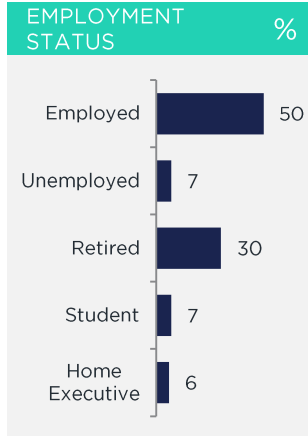

Constantia - Cape Town

insights that ignite™

Constantia - Cape Town

PAST MONTH OR MORE OFTEN

%

Do Grocery Shopping	88	PnP Family	83	Checkers	56	Woolworths	37
Go to a Garage Shop	38	BP Express Shop	50	Engen	20	Shell Select	17
Buy Take-Aways	62	KFC	53	Spur	41	McDonalds	33

BOUGHT OR LOOKED FOR IN P6M

%

Shoes & Clothing	85	Woolworths	46	Mr Price	40	Edgars	29

BOUGHT OR LOOKED FOR IN P12M

%

Audio Visual Appliances*	4	Tafelberg Furnishers	18	Incredible Connection	18	House & Home	10
Large Appliances*	5	Electric Express	22	Tafelberg Furnishers	22	House & Home	20
Small Electrical Appliances*	12	Clicks	24	Checkers Hyper	19	PnP Family	17
Furniture*	5	Independent/Specialist	39	Coricraft	26	House & Home	22
Computers*	1	Samsung Store	41	Incredible Connection	32	Hi-Fi Corporation	27
Soft Furnishings/Home Accessories	14	Mr Price Home	50	Woolworths	14	Ackermans	13
DIY/Paint*	8	Builders	57	Mica	18	Specialist Paint shop	18

FINANCE

%

Banked	72	Standard Bank	33	FNB	24	ABSA	24
Car Insurance	31	Outsurance	37	Standard Bank	11	Budget	10
Life Insurance	16	Other	30	Old Mutual	17	Discovery Life	10
Medical Aid	40	Discovery Health	48	GEMS	7	Medscheme	7