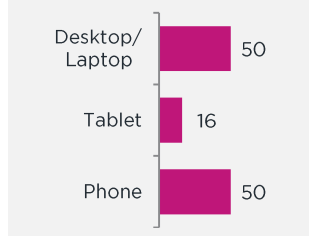

Constantia - Cape Town

insights that ignite™

Constantia - Cape Town

PAST MONTH OR MORE OFTEN

%

Do Grocery Shopping	88	PnP Family	83	Checkers	56	Woolworths	37
Go to a Garage Shop	38	BP Express Shop	50	Engen	20	Shell Select	17
Buy Take-Aways	62	KFC	53	Spur	41	McDonalds	33

BOUGHT OR LOOKED FOR IN P6M

%

Shoes & Clothing	85	Woolworths	46	Mr Price	40	Edgars	29

BOUGHT OR LOOKED FOR IN P12M

%

Audio Visual Appliances*	4	Tafelberg Furnishers	18	Incredible Connection	18	House & Home	10
Large Appliances*	5	Electric Express	22	Tafelberg Furnishers	22	House & Home	20
Small Electrical Appliances*	12	Clicks	24	Checkers Hyper	19	PnP Family	17
Furniture*	5	Independent/Specialist	39	Coricraft	26	House & Home	22
Computers*	1	Samsung Store	41	Incredible Connection	32	Hi-Fi Corporation	27
Soft Furnishings/Home Accessories	14	Mr Price Home	50	Woolworths	14	Ackermans	13
DIY/Paint*	8	Builders	57	Mica	18	Specialist Paint shop	18

FINANCE

%

Banked	72	Standard Bank	33	FNB	24	ABSA	24
Car Insurance	31	Outsurance	37	Standard Bank	11	Budget	10
Life Insurance	16	Other	30	Old Mutual	17	Discovery Life	10
Medical Aid	40	Discovery Health	48	GEMS	7	Medscheme	7