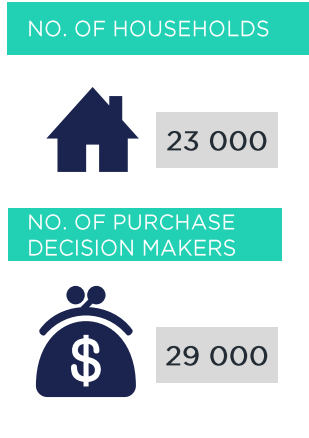

Constantia - Cape Town

insights that ignite™

Constantia - Cape Town

PAST MONTH OR MORE OFTEN

%

Do Grocery Shopping	88	PnP Family	83	Checkers	56	Woolworths	37
Go to a Garage Shop	38	BP Express Shop	50	Engen	20	Shell Select	17
Buy Take-Aways	62	KFC	53	Spur	41	McDonalds	33

BOUGHT OR LOOKED FOR IN P6M

%

Shoes & Clothing	85	Woolworths	46	Mr Price	40	Edgars	29

BOUGHT OR LOOKED FOR IN P12M

%

Audio Visual Appliances*	4	Tafelberg Furnishers	18	Incredible Connection	18	House & Home	10
Large Appliances*	5	Electric Express	22	Tafelberg Furnishers	22	House & Home	20
Small Electrical Appliances*	12	Clicks	24	Checkers Hyper	19	PnP Family	17
Furniture*	5	Independent/Specialist	39	Coricraft	26	House & Home	22
Computers*	1	Samsung Store	41	Incredible Connection	32	Hi-Fi Corporation	27
Soft Furnishings/Home Accessories	14	Mr Price Home	50	Woolworths	14	Ackermans	13
DIY/Paint*	8	Builders	57	Mica	18	Specialist Paint shop	18

FINANCE

%

Banked	72	Standard Bank	33	FNB	24	ABSA	24
Car Insurance	31	Outsurance	37	Standard Bank	11	Budget	10
Life Insurance	16	Other	30	Old Mutual	17	Discovery Life	10
Medical Aid	40	Discovery Health	48	GEMS	7	Medscheme	7