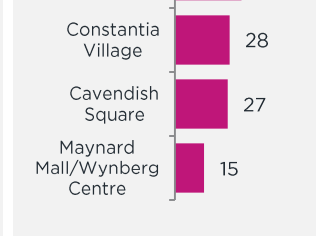

Constantia - Cape Town

insights that ignite™

Constantia - Cape Town

PAST MONTH OR MORE OFTEN

%

Do Grocery Shopping	88	PnP Family	83	Checkers	56	Woolworths	37
Go to a Garage Shop	38	BP Express Shop	50	Engen	20	Shell Select	17
Buy Take-Aways	62	KFC	53	Spur	41	McDonalds	33