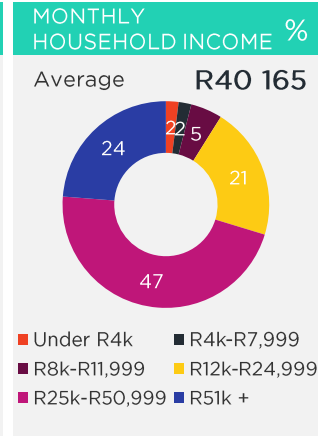

Sandton - JHB

insights that ignite™

Sandton - JHB

PAST MONTH OR MORE OFTEN

%

Do Grocery Shopping	97	Woolworths	57	PnP Family	49	PnP Hyper	46
Go to a Garage Shop	64	Engen	56	BP Express Shop	37	Wimpy	26
Buy Take-Aways	81	Nandos	48	McDonalds	45	KFC	40

BOUGHT OR LOOKED FOR IN P6M

%

Shoes & Clothing	98	Woolworths	69	Edgars	47	Mr Price	33

BOUGHT OR LOOKED FOR IN P12M

%

Audio Visual Appliances	34	Makro	28	PnP Hyper	19	Hi-Fi Corporation	17
Large Appliances	36	Makro	27	PnP Hyper	17	House & Home	17
Small Electrical Appliances	44	Game	27	Checkers Hyper	22	Makro	21
Furniture	31	Makro	23	PnP Hyper	22	House & Home	19
Computers	28	Makro	24	House & Home	23	PnP Hyper	22
Soft Furnishings/Home Accessories	40	Woolworths	43	Mr Price Home	31	PnP Family	21
DIY/Paint	19	Builders	35	Game	27	Makro	22

FINANCE

%

Banked	90	FNB	36	ABSA	29	Nedbank	27
Car Insurance	58	AA	15	Outsurance	13	Auto and General	12
Life Insurance	45	Liberty/Stanlib	30	Momentum	13	Old Mutual	12
Medical Aid	82	Discovery Health	27	Liberty Health	12	Bonitas	12