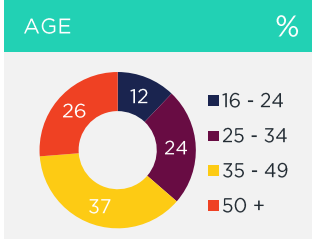

Sandton - JHB

insights that ignite™

Sandton - JHB

PAST MONTH OR MORE OFTEN

%

Do Grocery Shopping	97	Woolworths	57	PnP Family	49	PnP Hyper	46
Go to a Garage Shop	64	Engen	56	BP Express Shop	37	Wimpy	26
Buy Take-Aways	81	Nandos	48	McDonalds	45	KFC	40

BOUGHT OR LOOKED FOR IN P6M

%

Shoes & Clothing	98	Woolworths	69	Edgars	47	Mr Price	33

BOUGHT OR LOOKED FOR IN P12M

%

Audio Visual Appliances	34	Makro	28	PnP Hyper	19	Hi-Fi Corporation	17
Large Appliances	36	Makro	27	PnP Hyper	17	House & Home	17
Small Electrical Appliances	44	Game	27	Checkers Hyper	22	Makro	21
Furniture	31	Makro	23	PnP Hyper	22	House & Home	19
Computers	28	Makro	24	House & Home	23	PnP Hyper	22
Soft Furnishings/Home Accessories	40	Woolworths	43	Mr Price Home	31	PnP Family	21
DIY/Paint	19	Builders	35	Game	27	Makro	22

FINANCE

%

Banked	90	FNB	36	ABSA	29	Nedbank	27
Car Insurance	58	AA	15	Outsurance	13	Auto and General	12
Life Insurance	45	Liberty/Stanlib	30	Momentum	13	Old Mutual	12
Medical Aid	82	Discovery Health	27	Liberty Health	12	Bonitas	12