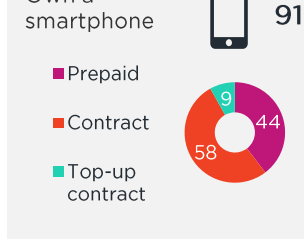

Sandton - JHB

insights that ignite™

Sandton - JHB

PAST MONTH OR MORE OFTEN

%

Do Grocery Shopping	97	Woolworths	57	PnP Family	49	PnP Hyper	46
Go to a Garage Shop	64	Engen	56	BP Express Shop	37	Wimpy	26
Buy Take-Aways	81	Nandos	48	McDonalds	45	KFC	40

BOUGHT OR LOOKED FOR IN P6M

%

Shoes & Clothing	98	Woolworths	69	Edgars	47	Mr Price	33

BOUGHT OR LOOKED FOR IN P12M

%

Audio Visual Appliances	34	Makro	28	PnP Hyper	19	Hi-Fi Corporation	17
Large Appliances	36	Makro	27	PnP Hyper	17	House & Home	17
Small Electrical Appliances	44	Game	27	Checkers Hyper	22	Makro	21
Furniture	31	Makro	23	PnP Hyper	22	House & Home	19
Computers	28	Makro	24	House & Home	23	PnP Hyper	22
Soft Furnishings/Home Accessories	40	Woolworths	43	Mr Price Home	31	PnP Family	21
DIY/Paint	19	Builders	35	Game	27	Makro	22

FINANCE

%

Banked	90	FNB	36	ABSA	29	Nedbank	27
Car Insurance	58	AA	15	Outsurance	13	Auto and General	12
Life Insurance	45	Liberty/Stanlib	30	Momentum	13	Old Mutual	12
Medical Aid	82	Discovery Health	27	Liberty Health	12	Bonitas	12