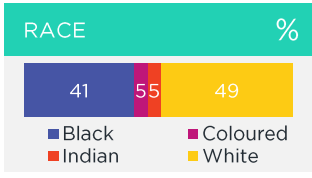

Sandton - JHB

insights that ignite™

Sandton - JHB

PAST MONTH OR MORE OFTEN

%

Do Grocery Shopping	97	Woolworths	57	PnP Family	49	PnP Hyper	46
Go to a Garage Shop	64	Engen	56	BP Express Shop	37	Wimpy	26
Buy Take-Aways	81	Nandos	48	McDonalds	45	KFC	40

BOUGHT OR LOOKED FOR IN P6M

%

Shoes & Clothing	98	Woolworths	69	Edgars	47	Mr Price	33

BOUGHT OR LOOKED FOR IN P12M

%

Audio Visual Appliances	34	Makro	28	PnP Hyper	19	Hi-Fi Corporation	17
Large Appliances	36	Makro	27	PnP Hyper	17	House & Home	17
Small Electrical Appliances	44	Game	27	Checkers Hyper	22	Makro	21
Furniture	31	Makro	23	PnP Hyper	22	House & Home	19
Computers	28	Makro	24	House & Home	23	PnP Hyper	22
Soft Furnishings/Home Accessories	40	Woolworths	43	Mr Price Home	31	PnP Family	21
DIY/Paint	19	Builders	35	Game	27	Makro	22

FINANCE

%

Banked	90	FNB	36	ABSA	29	Nedbank	27
Car Insurance	58	AA	15	Outsurance	13	Auto and General	12
Life Insurance	45	Liberty/Stanlib	30	Momentum	13	Old Mutual	12
Medical Aid	82	Discovery Health	27	Liberty Health	12	Bonitas	12