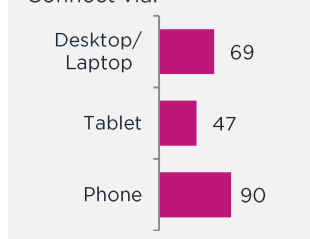

Sandton - JHB

insights that ignite™

Sandton - JHB

PAST MONTH OR MORE OFTEN

%

Do Grocery Shopping	97	Woolworths	57	PnP Family	49	PnP Hyper	46
Go to a Garage Shop	64	Engen	56	BP Express Shop	37	Wimpy	26
Buy Take-Aways	81	Nandos	48	McDonalds	45	KFC	40

BOUGHT OR LOOKED FOR IN P6M

%

Shoes & Clothing	98	Woolworths	69	Edgars	47	Mr Price	33

BOUGHT OR LOOKED FOR IN P12M

%

Audio Visual Appliances	34	Makro	28	PnP Hyper	19	Hi-Fi Corporation	17
Large Appliances	36	Makro	27	PnP Hyper	17	House & Home	17
Small Electrical Appliances	44	Game	27	Checkers Hyper	22	Makro	21
Furniture	31	Makro	23	PnP Hyper	22	House & Home	19
Computers	28	Makro	24	House & Home	23	PnP Hyper	22
Soft Furnishings/Home Accessories	40	Woolworths	43	Mr Price Home	31	PnP Family	21
DIY/Paint	19	Builders	35	Game	27	Makro	22

FINANCE

%

Banked	90	FNB	36	ABSA	29	Nedbank	27
Car Insurance	58	AA	15	Outsurance	13	Auto and General	12
Life Insurance	45	Liberty/Stanlib	30	Momentum	13	Old Mutual	12
Medical Aid	82	Discovery Health	27	Liberty Health	12	Bonitas	12