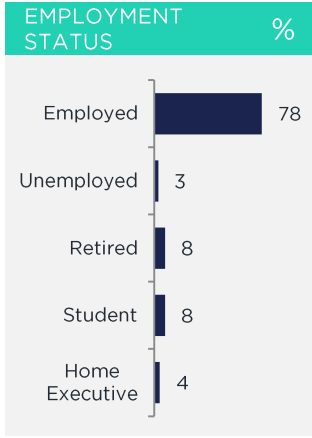

Sandton - JHB

insights that ignite™

Sandton - JHB

PAST MONTH OR MORE OFTEN

%

Do Grocery Shopping	97	Woolworths	57	PnP Family	49	PnP Hyper	46
Go to a Garage Shop	64	Engen	56	BP Express Shop	37	Wimpy	26
Buy Take-Aways	81	Nandos	48	McDonalds	45	KFC	40

BOUGHT OR LOOKED FOR IN P6M

%

Shoes & Clothing	98	Woolworths	69	Edgars	47	Mr Price	33

BOUGHT OR LOOKED FOR IN P12M

%

Audio Visual Appliances	34	Makro	28	PnP Hyper	19	Hi-Fi Corporation	17
Large Appliances	36	Makro	27	PnP Hyper	17	House & Home	17
Small Electrical Appliances	44	Game	27	Checkers Hyper	22	Makro	21
Furniture	31	Makro	23	PnP Hyper	22	House & Home	19
Computers	28	Makro	24	House & Home	23	PnP Hyper	22
Soft Furnishings/Home Accessories	40	Woolworths	43	Mr Price Home	31	PnP Family	21
DIY/Paint	19	Builders	35	Game	27	Makro	22

FINANCE

%

Banked	90	FNB	36	ABSA	29	Nedbank	27
Car Insurance	58	AA	15	Outsurance	13	Auto and General	12
Life Insurance	45	Liberty/Stanlib	30	Momentum	13	Old Mutual	12
Medical Aid	82	Discovery Health	27	Liberty Health	12	Bonitas	12