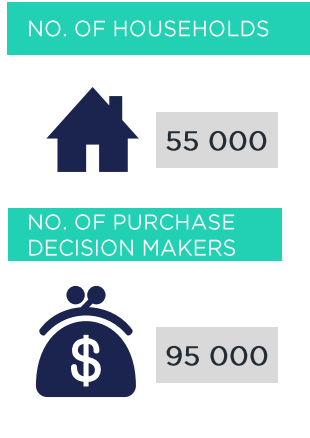

Sandton - JHB

insights that ignite™

Sandton - JHB

PAST MONTH OR MORE OFTEN

%

Do Grocery Shopping	97	Woolworths	57	PnP Family	49	PnP Hyper	46
Go to a Garage Shop	64	Engen	56	BP Express Shop	37	Wimpy	26
Buy Take-Aways	81	Nandos	48	McDonalds	45	KFC	40

BOUGHT OR LOOKED FOR IN P6M

%

Shoes & Clothing	98	Woolworths	69	Edgars	47	Mr Price	33

BOUGHT OR LOOKED FOR IN P12M

%

Audio Visual Appliances	34	Makro	28	PnP Hyper	19	Hi-Fi Corporation	17
Large Appliances	36	Makro	27	PnP Hyper	17	House & Home	17
Small Electrical Appliances	44	Game	27	Checkers Hyper	22	Makro	21
Furniture	31	Makro	23	PnP Hyper	22	House & Home	19
Computers	28	Makro	24	House & Home	23	PnP Hyper	22
Soft Furnishings/Home Accessories	40	Woolworths	43	Mr Price Home	31	PnP Family	21
DIY/Paint	19	Builders	35	Game	27	Makro	22

FINANCE

%

Banked	90	FNB	36	ABSA	29	Nedbank	27
Car Insurance	58	AA	15	Outsurance	13	Auto and General	12
Life Insurance	45	Liberty/Stanlib	30	Momentum	13	Old Mutual	12
Medical Aid	82	Discovery Health	27	Liberty Health	12	Bonitas	12