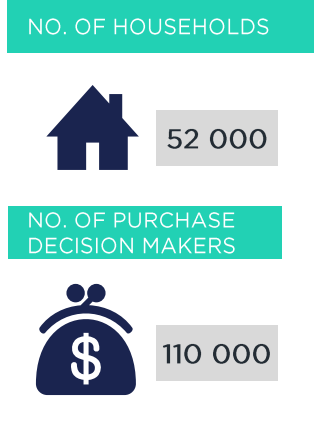

Overport

insights that ignite™

PAST MONTH OR MORE OFTEN

%

Do Grocery Shopping	90	Checkers	44	Pick n Pay	38	Shoprite	38
Go to a Garage Shop	51	Engen Quick Shop	29	Shell Select	28	BP Express Shop	24
Buy Take-Aways	76	KFC	60	Nandos	60	Debonairs	27

BOUGHT OR LOOKED FOR IN P6M

%

Shoes & Clothing	96	Mr Price	39	Woolworths	34	Edgars	33

BOUGHT OR LOOKED FOR IN P12M

%

Audio Visual Appliances	42	Makro	40	Game	33	House & Home	8
Large Appliances	41	Makro	37	Game	36	Morkels	9
Small Electrical Appliances	55	Game	34	Makro	24	Checkers	10
Furniture	39	House & Home	21	Game	20	Makro	16
Computers*	31	Game	36	Makro	29	Joshua Doore	7
Soft Furnishings/Home Accessories	25	Mr Price Home	47	Sheet Street	36	The Hub	19
DIY/Paint	15	CTM	21	Build it	19	Makro	18

FINANCE

%

Banked	75	FNB	24	Nedbank	24	Standard Bank	20
Car Insurance	21	Budget	25	AA	23	Outsurance	7
Life Insurance	18	Discovery Life	20	Old Mutual	18	Hollard	16
Medical Aid	24	Discovery Health	35	GEMS	14	Bonitas	12