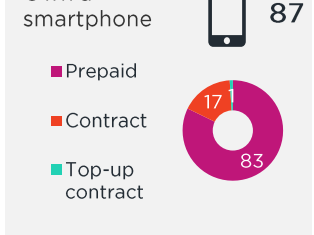

Overport

insights that ignite™

PAST MONTH OR MORE OFTEN

%

Do Grocery Shopping	90	Checkers	44	Pick n Pay	38	Shoprite	38
Go to a Garage Shop	51	Engen Quick Shop	29	Shell Select	28	BP Express Shop	24
Buy Take-Aways	76	KFC	60	Nandos	60	Debonairs	27

BOUGHT OR LOOKED FOR IN P6M

%

Shoes & Clothing	96	Mr Price	39	Woolworths	34	Edgars	33

BOUGHT OR LOOKED FOR IN P12M

%

Audio Visual Appliances	42	Makro	40	Game	33	House & Home	8
Large Appliances	41	Makro	37	Game	36	Morkels	9
Small Electrical Appliances	55	Game	34	Makro	24	Checkers	10
Furniture	39	House & Home	21	Game	20	Makro	16
Computers*	31	Game	36	Makro	29	Joshua Doore	7
Soft Furnishings/Home Accessories	25	Mr Price Home	47	Sheet Street	36	The Hub	19
DIY/Paint	15	CTM	21	Build it	19	Makro	18

FINANCE

%

Banked	75	FNB	24	Nedbank	24	Standard Bank	20
Car Insurance	21	Budget	25	AA	23	Outsurance	7
Life Insurance	18	Discovery Life	20	Old Mutual	18	Hollard	16
Medical Aid	24	Discovery Health	35	GEMS	14	Bonitas	12