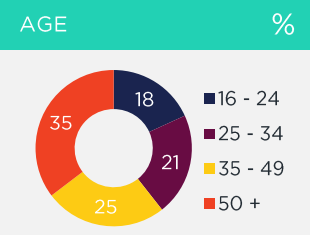

Overport

insights that ignite™

PAST MONTH OR MORE OFTEN

%

Do Grocery Shopping	90	Checkers	44	Pick n Pay	38	Shoprite	38
Go to a Garage Shop	51	Engen Quick Shop	29	Shell Select	28	BP Express Shop	24
Buy Take-Aways	76	KFC	60	Nandos	60	Debonairs	27

BOUGHT OR LOOKED FOR IN P6M

%

Shoes & Clothing	96	Mr Price	39	Woolworths	34	Edgars	33

BOUGHT OR LOOKED FOR IN P12M

%

Audio Visual Appliances	42	Makro	40	Game	33	House & Home	8
Large Appliances	41	Makro	37	Game	36	Morkels	9
Small Electrical Appliances	55	Game	34	Makro	24	Checkers	10
Furniture	39	House & Home	21	Game	20	Makro	16
Computers*	31	Game	36	Makro	29	Joshua Doore	7
Soft Furnishings/Home Accessories	25	Mr Price Home	47	Sheet Street	36	The Hub	19
DIY/Paint	15	CTM	21	Build it	19	Makro	18

FINANCE

%

Banked	75	FNB	24	Nedbank	24	Standard Bank	20
Car Insurance	21	Budget	25	AA	23	Outsurance	7
Life Insurance	18	Discovery Life	20	Old Mutual	18	Hollard	16
Medical Aid	24	Discovery Health	35	GEMS	14	Bonitas	12