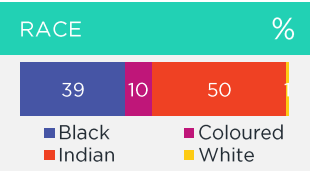

Overport

insights that ignite™

PAST MONTH OR MORE OFTEN

%

Do Grocery Shopping	90	Checkers	44	Pick n Pay	38	Shoprite	38
Go to a Garage Shop	51	Engen Quick Shop	29	Shell Select	28	BP Express Shop	24
Buy Take-Aways	76	KFC	60	Nandos	60	Debonairs	27

BOUGHT OR LOOKED FOR IN P6M

%

Shoes & Clothing	96	Mr Price	39	Woolworths	34	Edgars	33

BOUGHT OR LOOKED FOR IN P12M

%

Audio Visual Appliances	42	Makro	40	Game	33	House & Home	8
Large Appliances	41	Makro	37	Game	36	Morkels	9
Small Electrical Appliances	55	Game	34	Makro	24	Checkers	10
Furniture	39	House & Home	21	Game	20	Makro	16
Computers*	31	Game	36	Makro	29	Joshua Doore	7
Soft Furnishings/Home Accessories	25	Mr Price Home	47	Sheet Street	36	The Hub	19
DIY/Paint	15	CTM	21	Build it	19	Makro	18

FINANCE

%

Banked	75	FNB	24	Nedbank	24	Standard Bank	20
Car Insurance	21	Budget	25	AA	23	Outsurance	7
Life Insurance	18	Discovery Life	20	Old Mutual	18	Hollard	16
Medical Aid	24	Discovery Health	35	GEMS	14	Bonitas	12