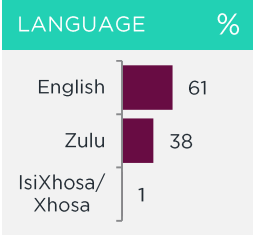

Overport

insights that ignite™

PAST MONTH OR MORE OFTEN

%

Do Grocery Shopping	90	Checkers	44	Pick n Pay	38	Shoprite	38
Go to a Garage Shop	51	Engen Quick Shop	29	Shell Select	28	BP Express Shop	24
Buy Take-Aways	76	KFC	60	Nandos	60	Debonairs	27

BOUGHT OR LOOKED FOR IN P6M

%

Shoes & Clothing	96	Mr Price	39	Woolworths	34	Edgars	33

BOUGHT OR LOOKED FOR IN P12M

%

Audio Visual Appliances	42	Makro	40	Game	33	House & Home	8
Large Appliances	41	Makro	37	Game	36	Morkels	9
Small Electrical Appliances	55	Game	34	Makro	24	Checkers	10
Furniture	39	House & Home	21	Game	20	Makro	16
Computers*	31	Game	36	Makro	29	Joshua Doore	7
Soft Furnishings/Home Accessories	25	Mr Price Home	47	Sheet Street	36	The Hub	19
DIY/Paint	15	CTM	21	Build it	19	Makro	18

FINANCE

%

Banked	75	FNB	24	Nedbank	24	Standard Bank	20
Car Insurance	21	Budget	25	AA	23	Outsurance	7
Life Insurance	18	Discovery Life	20	Old Mutual	18	Hollard	16
Medical Aid	24	Discovery Health	35	GEMS	14	Bonitas	12