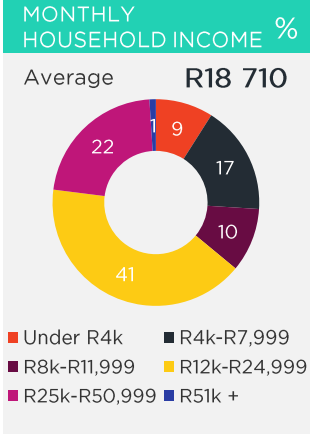

Overport

insights that ignite™

PAST MONTH OR MORE OFTEN

%

Do Grocery Shopping	90	Checkers	44	Pick n Pay	38	Shoprite	38
Go to a Garage Shop	51	Engen Quick Shop	29	Shell Select	28	BP Express Shop	24
Buy Take-Aways	76	KFC	60	Nandos	60	Debonairs	27

BOUGHT OR LOOKED FOR IN P6M

%

Shoes & Clothing	96	Mr Price	39	Woolworths	34	Edgars	33

BOUGHT OR LOOKED FOR IN P12M

%

Audio Visual Appliances	42	Makro	40	Game	33	House & Home	8
Large Appliances	41	Makro	37	Game	36	Morkels	9
Small Electrical Appliances	55	Game	34	Makro	24	Checkers	10
Furniture	39	House & Home	21	Game	20	Makro	16
Computers*	31	Game	36	Makro	29	Joshua Doore	7
Soft Furnishings/Home Accessories	25	Mr Price Home	47	Sheet Street	36	The Hub	19
DIY/Paint	15	CTM	21	Build it	19	Makro	18

FINANCE

%

Banked	75	FNB	24	Nedbank	24	Standard Bank	20
Car Insurance	21	Budget	25	AA	23	Outsurance	7
Life Insurance	18	Discovery Life	20	Old Mutual	18	Hollard	16
Medical Aid	24	Discovery Health	35	GEMS	14	Bonitas	12