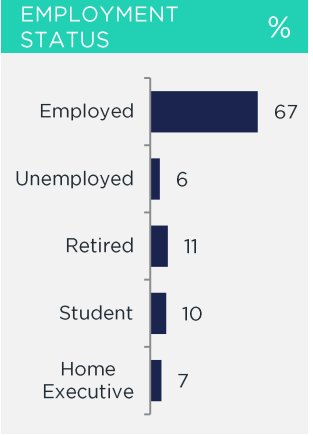

Overport

insights that ignite™

PAST MONTH OR MORE OFTEN

%

Do Grocery Shopping	90	Checkers	44	Pick n Pay	38	Shoprite	38
Go to a Garage Shop	51	Engen Quick Shop	29	Shell Select	28	BP Express Shop	24
Buy Take-Aways	76	KFC	60	Nandos	60	Debonairs	27

BOUGHT OR LOOKED FOR IN P6M

%

Shoes & Clothing	96	Mr Price	39	Woolworths	34	Edgars	33

BOUGHT OR LOOKED FOR IN P12M

%

Audio Visual Appliances	42	Makro	40	Game	33	House & Home	8
Large Appliances	41	Makro	37	Game	36	Morkels	9
Small Electrical Appliances	55	Game	34	Makro	24	Checkers	10
Furniture	39	House & Home	21	Game	20	Makro	16
Computers*	31	Game	36	Makro	29	Joshua Doore	7
Soft Furnishings/Home Accessories	25	Mr Price Home	47	Sheet Street	36	The Hub	19
DIY/Paint	15	CTM	21	Build it	19	Makro	18

FINANCE

%

Banked	75	FNB	24	Nedbank	24	Standard Bank	20
Car Insurance	21	Budget	25	AA	23	Outsurance	7
Life Insurance	18	Discovery Life	20	Old Mutual	18	Hollard	16
Medical Aid	24	Discovery Health	35	GEMS	14	Bonitas	12