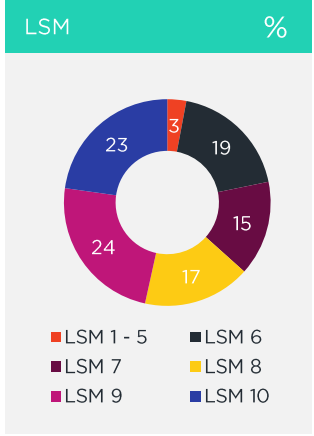

Overport

insights that ignite™

PAST MONTH OR MORE OFTEN

%

Do Grocery Shopping	90	Checkers	44	Pick n Pay	38	Shoprite	38
Go to a Garage Shop	51	Engen Quick Shop	29	Shell Select	28	BP Express Shop	24
Buy Take-Aways	76	KFC	60	Nandos	60	Debonairs	27

BOUGHT OR LOOKED FOR IN P6M

%

Shoes & Clothing	96	Mr Price	39	Woolworths	34	Edgars	33

BOUGHT OR LOOKED FOR IN P12M

%

Audio Visual Appliances	42	Makro	40	Game	33	House & Home	8
Large Appliances	41	Makro	37	Game	36	Morkels	9
Small Electrical Appliances	55	Game	34	Makro	24	Checkers	10
Furniture	39	House & Home	21	Game	20	Makro	16
Computers*	31	Game	36	Makro	29	Joshua Doore	7
Soft Furnishings/Home Accessories	25	Mr Price Home	47	Sheet Street	36	The Hub	19
DIY/Paint	15	CTM	21	Build it	19	Makro	18

FINANCE

%

Banked	75	FNB	24	Nedbank	24	Standard Bank	20
Car Insurance	21	Budget	25	AA	23	Outsurance	7
Life Insurance	18	Discovery Life	20	Old Mutual	18	Hollard	16
Medical Aid	24	Discovery Health	35	GEMS	14	Bonitas	12