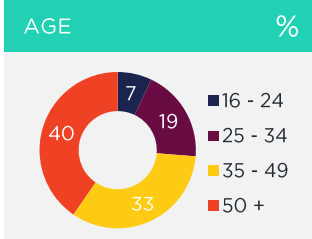

Lenasia - JHB

insights that ignite™

PAST MONTH OR MORE OFTEN

%

Do Grocery Shopping	97	Shoprite	81	Pick n Pay	55	Pick n Pay Hyper	34
Go to a Garage Shop	40	BP Express Shop	57	Engen Quick Shop	26	Shell Select	20
Buy Take-Aways	80	KFC	50	Nandos	45	Chicken Licken	43

BOUGHT OR LOOKED FOR IN P6M

%

Shoes & Clothing	92	Edgars	46	Jet	28	Woolworths	25

BOUGHT OR LOOKED FOR IN P12M

%

Audio Visual Appliances	20	Game	51	Hi-Fi Corporation	22	Electric Express	16
Large Appliances	24	Game	32	Fair Price	15	Joshua Doore	15
Small Electrical Appliances	41	Game	35	Shoprite	21	Pick n Pay Hypermarket	17
Furniture	18	Fair Price	25	Game	18	Joshua Doore	16
Computers*	8	Game	70	Hi-Fi Corporation	41	Incredible Connection	22
Soft Furnishings/Home Accessories	25	Mr Price Home	30	Pick n Pay	17	Sheet Street	14
DIY/Paint	21	Cashbuild	40	Jacks Paint & Hardware	19	Specialist Hardware	16

FINANCE

%

Banked	58	ABSA	26	FNB	25	Nedbank	22
Car Insurance	21	Outsurance	25	Budget	14	Miway	10
Life Insurance	20	Liberty/Stanlib	16	DiscoveryLife	14	Old Mutual	12
Medical Aid	18	Discovery Health	39	Bonitas	27	MedScheme	13