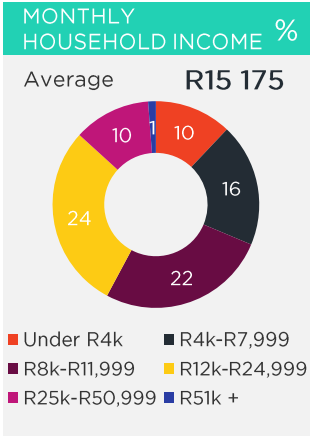

Lenasia - JHB

insights that ignite™

PAST MONTH OR MORE OFTEN

%

Do Grocery Shopping	97	Shoprite	81	Pick n Pay	55	Pick n Pay Hyper	34
Go to a Garage Shop	40	BP Express Shop	57	Engen Quick Shop	26	Shell Select	20
Buy Take-Aways	80	KFC	50	Nandos	45	Chicken Licken	43

BOUGHT OR LOOKED FOR IN P6M

%

Shoes & Clothing	92	Edgars	46	Jet	28	Woolworths	25

BOUGHT OR LOOKED FOR IN P12M

%

Audio Visual Appliances	20	Game	51	Hi-Fi Corporation	22	Electric Express	16
Large Appliances	24	Game	32	Fair Price	15	Joshua Doore	15
Small Electrical Appliances	41	Game	35	Shoprite	21	Pick n Pay Hypermarket	17
Furniture	18	Fair Price	25	Game	18	Joshua Doore	16
Computers*	8	Game	70	Hi-Fi Corporation	41	Incredible Connection	22
Soft Furnishings/Home Accessories	25	Mr Price Home	30	Pick n Pay	17	Sheet Street	14
DIY/Paint	21	Cashbuild	40	Jacks Paint & Hardware	19	Specialist Hardware	16

FINANCE

%

Banked	58	ABSA	26	FNB	25	Nedbank	22
Car Insurance	21	Outsurance	25	Budget	14	Miway	10
Life Insurance	20	Liberty/Stanlib	16	DiscoveryLife	14	Old Mutual	12
Medical Aid	18	Discovery Health	39	Bonitas	27	MedScheme	13