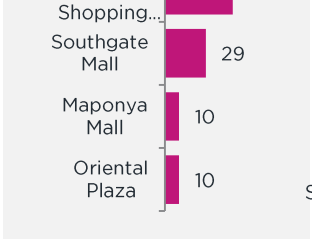

## PAST MONTH OR MORE OFTEN

%

Do Grocery Shopping	97	Shoprite	81	Pick n Pay	55	Pick n Pay Hyper	34
Go to a Garage Shop	40	BP Express Shop	57	Engen Quick Shop	26	Shell Select	20
Buy Take-Aways	80	KFC	50	Nandos	45	Chicken Licken	43

## BOUGHT OR LOOKED FOR IN P6M

%

Shoes & Clothing	92	Edgars	46	Jet	28	Woolworths	25
------------------	----	--------	----	-----	----	------------	----