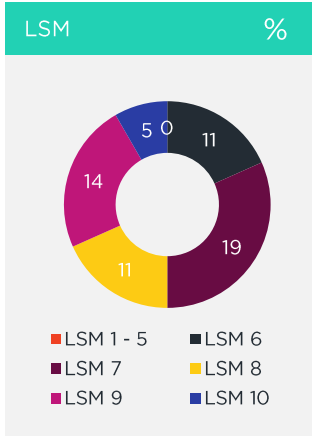

Lenasia - JHB

insights that ignite™

PAST MONTH OR MORE OFTEN

%

Do Grocery Shopping	97	Shoprite	81	Pick n Pay	55	Pick n Pay Hyper	34
Go to a Garage Shop	40	BP Express Shop	57	Engen Quick Shop	26	Shell Select	20
Buy Take-Aways	80	KFC	50	Nandos	45	Chicken Licken	43

BOUGHT OR LOOKED FOR IN P6M

%

Shoes & Clothing	92	Edgars	46	Jet	28	Woolworths	25

BOUGHT OR LOOKED FOR IN P12M

%

Audio Visual Appliances	20	Game	51	Hi-Fi Corporation	22	Electric Express	16
Large Appliances	24	Game	32	Fair Price	15	Joshua Doore	15
Small Electrical Appliances	41	Game	35	Shoprite	21	Pick n Pay Hypermarket	17
Furniture	18	Fair Price	25	Game	18	Joshua Doore	16
Computers*	8	Game	70	Hi-Fi Corporation	41	Incredible Connection	22
Soft Furnishings/Home Accessories	25	Mr Price Home	30	Pick n Pay	17	Sheet Street	14
DIY/Paint	21	Cashbuild	40	Jacks Paint & Hardware	19	Specialist Hardware	16

FINANCE

%

Banked	58	ABSA	26	FNB	25	Nedbank	22
Car Insurance	21	Outsurance	25	Budget	14	Miway	10
Life Insurance	20	Liberty/Stanlib	16	DiscoveryLife	14	Old Mutual	12
Medical Aid	18	Discovery Health	39	Bonitas	27	MedScheme	13