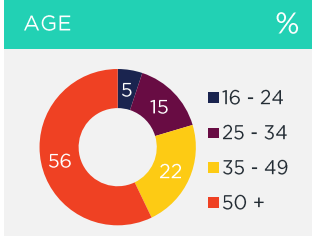

Parys - Vaal

insights that ignite™

PAST MONTH OR MORE OFTEN

%

Do Grocery Shopping	99	Checkers	69	PnP Family	64	Shoprite	38
Go to a Garage Shop	47	Sasol Delight	32	Engen	30	BP Express Shop	26
Buy Take-Aways	67	KFC	65	Spur	53	Wimpy	34

BOUGHT OR LOOKED FOR IN P6M

%

Shoes & Clothing	91	Edgars	60	Mr Price	45	Jet	25

BOUGHT OR LOOKED FOR IN P12M

%

Audio Visual Appliances*	12	Checkers Hyper	40	Lewis	36	House & Home	29
Large Appliances*	11	Lewis	40	Checkers Hyper	33	Barnetts	27
Small Electrical Appliances	29	Checkers Hyper	19	PnP Family	17	OK Furniture	15
Furniture*	9	Lewis	37	Barnetts	34	Joshua Doore	33
Computers*	7	Checkers Hyper	58	Lewis	40	Hi-Fi Corporation	36
Soft Furnishings/Home Accessories	20	Edgars	41	Mr Price Home	23	Sheet Street	23
DIY/Paint	17	Jacks Paint	35	Shoprite	23	Checkers Hyper	21

FINANCE

%

Banked	84	ABSA	48	FNB	29	Standard Bank	21
Car Insurance	33	Budget	20	Santam	12	Outsurance	12
Life Insurance	22	Sanlam	28	Momentum	26	Old Mutual	25
Medical Aid	43	Discovery Health	47	Bonitas	16	Liberty Health	9