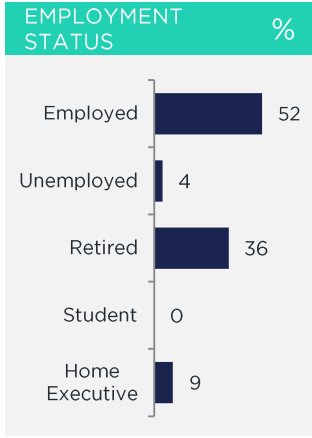

Parys - Vaal

insights that ignite™

PAST MONTH OR MORE OFTEN

%

Do Grocery Shopping	99	Checkers	69	PnP Family	64	Shoprite	38
Go to a Garage Shop	47	Sasol Delight	32	Engen	30	BP Express Shop	26
Buy Take-Aways	67	KFC	65	Spur	53	Wimpy	34

BOUGHT OR LOOKED FOR IN P6M

%

Shoes & Clothing	91	Edgars	60	Mr Price	45	Jet	25

BOUGHT OR LOOKED FOR IN P12M

%

Audio Visual Appliances*	12	Checkers Hyper	40	Lewis	36	House & Home	29
Large Appliances*	11	Lewis	40	Checkers Hyper	33	Barnetts	27
Small Electrical Appliances	29	Checkers Hyper	19	PnP Family	17	OK Furniture	15
Furniture*	9	Lewis	37	Barnetts	34	Joshua Doore	33
Computers*	7	Checkers Hyper	58	Lewis	40	Hi-Fi Corporation	36
Soft Furnishings/Home Accessories	20	Edgars	41	Mr Price Home	23	Sheet Street	23
DIY/Paint	17	Jacks Paint	35	Shoprite	23	Checkers Hyper	21

FINANCE

%

Banked	84	ABSA	48	FNB	29	Standard Bank	21
Car Insurance	33	Budget	20	Santam	12	Outsurance	12
Life Insurance	22	Sanlam	28	Momentum	26	Old Mutual	25
Medical Aid	43	Discovery Health	47	Bonitas	16	Liberty Health	9