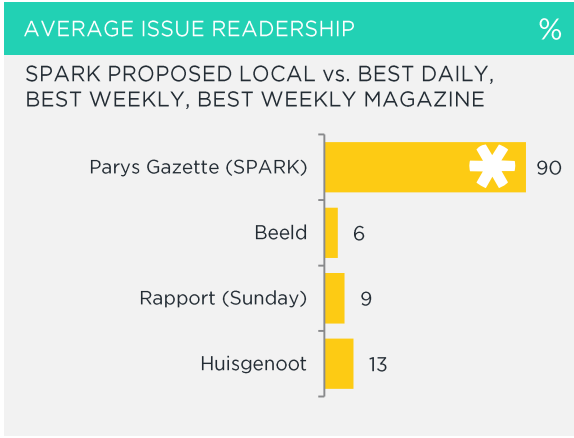

Parys - Vaal

insights that ignite™

PAST MONTH OR MORE OFTEN

%

Do Grocery Shopping	99	Checkers	69	PnP Family	64	Shoprite	38
Go to a Garage Shop	47	Sasol Delight	32	Engen	30	BP Express Shop	26
Buy Take-Aways	67	KFC	65	Spur	53	Wimpy	34