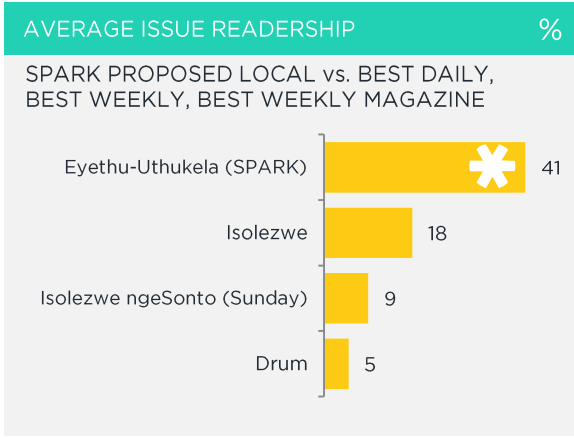

Ladysmith - Ezakheni / East

insights that ignite™

Ladysmith - Ezakheni / East

PAST MONTH OR MORE OFTEN

%

Do Grocery Shopping	96	Shoprite	81	Boxer Superstores	29	Checkers	26
Go to a Garage Shop*	15	Caltex Star Mart	41	Shell Select	39	BP Express Shop	38
Buy Take-Aways	69	KFC	83	Nandos	33	Debonairs	18