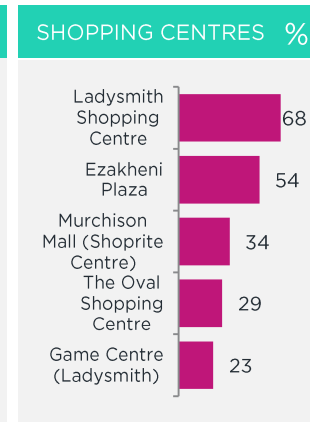

Ladysmith - Ezakheni / East

insights that ignite™

Ladysmith - Ezakheni / East

PAST MONTH OR MORE OFTEN

%

Do Grocery Shopping	96	Shoprite	81	Boxer Superstores	29	Checkers	26
Go to a Garage Shop*	15	Caltex Star Mart	41	Shell Select	39	BP Express Shop	38
Buy Take-Aways	69	KFC	83	Nandos	33	Debonairs	18

BOUGHT OR LOOKED FOR IN P6M

%

Shoes & Clothing	98	Mr Price	52	Jet	40	Edgars	34
------------------	----	----------	----	-----	----	--------	----

BOUGHT OR LOOKED FOR IN P12M

%

Audio Visual Appliances*	25	Lewis	29	OK Furniture	15	Morkels	15
Large Appliances*	22	Lewis	35	Morkels	20	OK Furniture	14
Small Electrical Appliances	45	Shoprite	29	Game	20	Lewis	11
Furniture*	20	Lewis	47	OK Furniture	16	Morkels	16
Computers*	1	Lewis	100	OK Furniture	100		-
Soft Furnishings/Home Accessories	28	Shoprite	31	Woolworths	22	Game	17
DIY/Paint*	11	Game	41	Cashbuild	28	Build It	18