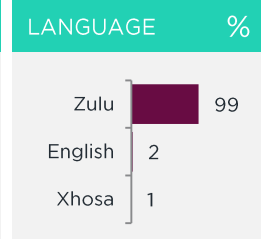

Ladysmith - Ezakheni / East

insights that ignite™

Ladysmith - Ezakheni / East

PAST MONTH OR MORE OFTEN

%

Do Grocery Shopping	96	Shoprite	81	Boxer Superstores	29	Checkers	26
Go to a Garage Shop*	15	Caltex Star Mart	41	Shell Select	39	BP Express Shop	38
Buy Take-Aways	69	KFC	83	Nandos	33	Debonairs	18