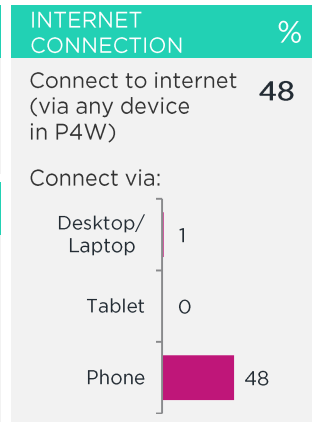

Ladysmith - Ezakheni / East

insights that ignite™

Ladysmith - Ezakheni / East

PAST MONTH OR MORE OFTEN

%

Do Grocery Shopping	96	Shoprite	81	Boxer Superstores	29	Checkers	26
Go to a Garage Shop*	15	Caltex Star Mart	41	Shell Select	39	BP Express Shop	38
Buy Take-Aways	69	KFC	83	Nandos	33	Debonairs	18

BOUGHT OR LOOKED FOR IN P6M

%

Shoes & Clothing	98	Mr Price	52	Jet	40	Edgars	34

BOUGHT OR LOOKED FOR IN P12M

%

Audio Visual Appliances*	25	Lewis	29	OK Furniture	15	Morkels	15
Large Appliances*	22	Lewis	35	Morkels	20	OK Furniture	14
Small Electrical Appliances	45	Shoprite	29	Game	20	Lewis	11
Furniture*	20	Lewis	47	OK Furniture	16	Morkels	16
Computers*	1	Lewis	100	OK Furniture	100		-
Soft Furnishings/Home Accessories	28	Shoprite	31	Woolworths	22	Game	17
DIY/Paint*	11	Game	41	Cashbuild	28	Build It	18

FINANCE

%

Banked	73	Capitec	28	FNB	22	Nedbank	18
Car Insurance*	5	AA	48	Miway	20	Auto and General	20
Life Insurance*	9	Sanlam	32	Old Mutual	21	Nedbank	18
Medical Aid*	6	Bonitas	30	Don't know	26	Old Mutual Health	24