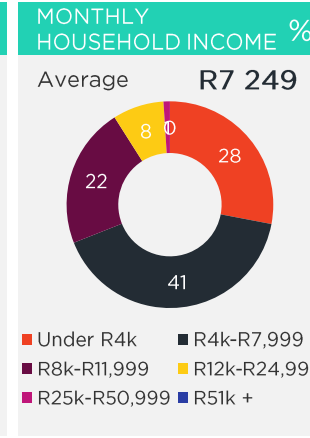

Ladysmith - Ezakheni / East

insights that ignite™

Ladysmith - Ezakheni / East

PAST MONTH OR MORE OFTEN

%

Do Grocery Shopping	96	Shoprite	81	Boxer Superstores	29	Checkers	26
Go to a Garage Shop*	15	Caltex Star Mart	41	Shell Select	39	BP Express Shop	38
Buy Take-Aways	69	KFC	83	Nandos	33	Debonairs	18

BOUGHT OR LOOKED FOR IN P6M

%

Shoes & Clothing	98	Mr Price	52	Jet	40	Edgars	34

BOUGHT OR LOOKED FOR IN P12M

%

Audio Visual Appliances*	25	Lewis	29	OK Furniture	15	Morkels	15
Large Appliances*	22	Lewis	35	Morkels	20	OK Furniture	14
Small Electrical Appliances	45	Shoprite	29	Game	20	Lewis	11
Furniture*	20	Lewis	47	OK Furniture	16	Morkels	16
Computers*	1	Lewis	100	OK Furniture	100		-
Soft Furnishings/Home Accessories	28	Shoprite	31	Woolworths	22	Game	17
DIY/Paint*	11	Game	41	Cashbuild	28	Build It	18

FINANCE

%

Banked	73	Capitec	28	FNB	22	Nedbank	18
Car Insurance*	5	AA	48	Miway	20	Auto and General	20
Life Insurance*	9	Sanlam	32	Old Mutual	21	Nedbank	18
Medical Aid*	6	Bonitas	30	Don't know	26	Old Mutual Health	24