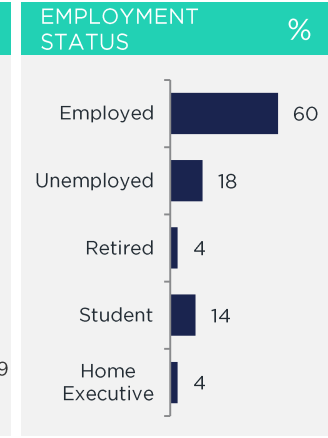

Ladysmith - Ezakheni / East

insights that ignite™

Ladysmith - Ezakheni / East

PAST MONTH OR MORE OFTEN

%

Do Grocery Shopping	96	Shoprite	81	Boxer Superstores	29	Checkers	26
Go to a Garage Shop*	15	Caltex Star Mart	41	Shell Select	39	BP Express Shop	38
Buy Take-Aways	69	KFC	83	Nandos	33	Debonairs	18

BOUGHT OR LOOKED FOR IN P6M

%

Shoes & Clothing	98	Mr Price	52	Jet	40	Edgars	34

BOUGHT OR LOOKED FOR IN P12M

%

Audio Visual Appliances*	25	Lewis	29	OK Furniture	15	Morkels	15
Large Appliances*	22	Lewis	35	Morkels	20	OK Furniture	14
Small Electrical Appliances	45	Shoprite	29	Game	20	Lewis	11
Furniture*	20	Lewis	47	OK Furniture	16	Morkels	16
Computers*	1	Lewis	100	OK Furniture	100		-
Soft Furnishings/Home Accessories	28	Shoprite	31	Woolworths	22	Game	17
DIY/Paint*	11	Game	41	Cashbuild	28	Build It	18

FINANCE

%

Banked	73	Capitec	28	FNB	22	Nedbank	18
Car Insurance*	5	AA	48	Miway	20	Auto and General	20
Life Insurance*	9	Sanlam	32	Old Mutual	21	Nedbank	18
Medical Aid*	6	Bonitas	30	Don't know	26	Old Mutual Health	24