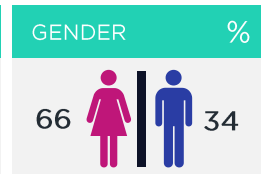

Ladysmith - Ezakheni / East

insights that ignite™

Ladysmith - Ezakheni / East

PAST MONTH OR MORE OFTEN

%

Do Grocery Shopping	96	Shoprite	81	Boxer Superstores	29	Checkers	26
Go to a Garage Shop*	15	Caltex Star Mart	41	Shell Select	39	BP Express Shop	38
Buy Take-Aways	69	KFC	83	Nandos	33	Debonairs	18

BOUGHT OR LOOKED FOR IN P6M

%

Shoes & Clothing	98	Mr Price	52	Jet	40	Edgars	34

BOUGHT OR LOOKED FOR IN P12M

%

Audio Visual Appliances*	25	Lewis	29	OK Furniture	15	Morkels	15
Large Appliances*	22	Lewis	35	Morkels	20	OK Furniture	14
Small Electrical Appliances	45	Shoprite	29	Game	20	Lewis	11
Furniture*	20	Lewis	47	OK Furniture	16	Morkels	16
Computers*	1	Lewis	100	OK Furniture	100		-
Soft Furnishings/Home Accessories	28	Shoprite	31	Woolworths	22	Game	17
DIY/Paint*	11	Game	41	Cashbuild	28	Build It	18

FINANCE

%

Banked	73	Capitec	28	FNB	22	Nedbank	18
Car Insurance*	5	AA	48	Miway	20	Auto and General	20
Life Insurance*	9	Sanlam	32	Old Mutual	21	Nedbank	18
Medical Aid*	6	Bonitas	30	Don't know	26	Old Mutual Health	24