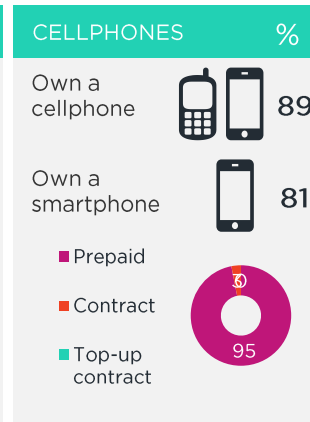

Ladysmith - Ezakheni / East

insights that ignite™

Ladysmith - Ezakheni / East

PAST MONTH OR MORE OFTEN

%

Do Grocery Shopping	96	Shoprite	81	Boxer Superstores	29	Checkers	26
Go to a Garage Shop*	15	Caltex Star Mart	41	Shell Select	39	BP Express Shop	38
Buy Take-Aways	69	KFC	83	Nandos	33	Debonairs	18

BOUGHT OR LOOKED FOR IN P6M

%

Shoes & Clothing	98	Mr Price	52	Jet	40	Edgars	34

BOUGHT OR LOOKED FOR IN P12M

%

Audio Visual Appliances*	25	Lewis	29	OK Furniture	15	Morkels	15
Large Appliances*	22	Lewis	35	Morkels	20	OK Furniture	14
Small Electrical Appliances	45	Shoprite	29	Game	20	Lewis	11
Furniture*	20	Lewis	47	OK Furniture	16	Morkels	16
Computers*	1	Lewis	100	OK Furniture	100		-
Soft Furnishings/Home Accessories	28	Shoprite	31	Woolworths	22	Game	17
DIY/Paint*	11	Game	41	Cashbuild	28	Build It	18

FINANCE

%

Banked	73	Capitec	28	FNB	22	Nedbank	18
Car Insurance*	5	AA	48	Miway	20	Auto and General	20
Life Insurance*	9	Sanlam	32	Old Mutual	21	Nedbank	18
Medical Aid*	6	Bonitas	30	Don't know	26	Old Mutual Health	24