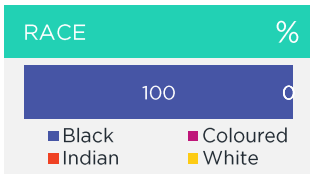

Ladysmith - Ezakheni / East

insights that ignite™

Ladysmith - Ezakheni / East

PAST MONTH OR MORE OFTEN

%

Do Grocery Shopping	96	Shoprite	81	Boxer Superstores	29	Checkers	26
Go to a Garage Shop*	15	Caltex Star Mart	41	Shell Select	39	BP Express Shop	38
Buy Take-Aways	69	KFC	83	Nandos	33	Debonairs	18