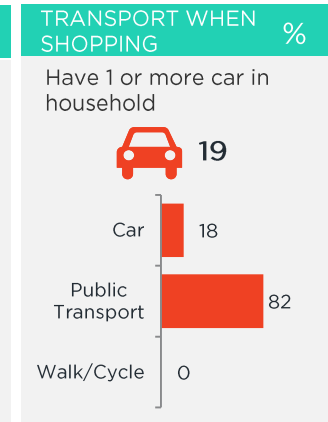

Ladysmith - Ezakheni / East

insights that ignite™

Ladysmith - Ezakheni / East

PAST MONTH OR MORE OFTEN

%

Do Grocery Shopping	96	Shoprite	81	Boxer Superstores	29	Checkers	26
Go to a Garage Shop*	15	Caltex Star Mart	41	Shell Select	39	BP Express Shop	38
Buy Take-Aways	69	KFC	83	Nandos	33	Debonairs	18