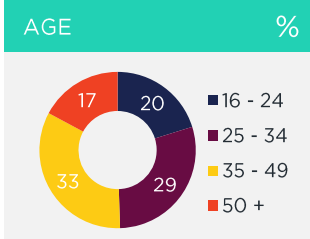

Ladysmith - Ezakheni / East

insights that ignite™

Ladysmith - Ezakheni / East

PAST MONTH OR MORE OFTEN

%

Do Grocery Shopping	96	Shoprite	81	Boxer Superstores	29	Checkers	26
Go to a Garage Shop*	15	Caltex Star Mart	41	Shell Select	39	BP Express Shop	38
Buy Take-Aways	69	KFC	83	Nandos	33	Debonairs	18

BOUGHT OR LOOKED FOR IN P6M

%

Shoes & Clothing	98	Mr Price	52	Jet	40	Edgars	34

BOUGHT OR LOOKED FOR IN P12M

%

Audio Visual Appliances*	25	Lewis	29	OK Furniture	15	Morkels	15
Large Appliances*	22	Lewis	35	Morkels	20	OK Furniture	14
Small Electrical Appliances	45	Shoprite	29	Game	20	Lewis	11
Furniture*	20	Lewis	47	OK Furniture	16	Morkels	16
Computers*	1	Lewis	100	OK Furniture	100		-
Soft Furnishings/Home Accessories	28	Shoprite	31	Woolworths	22	Game	17
DIY/Paint*	11	Game	41	Cashbuild	28	Build It	18

FINANCE

%

Banked	73	Capitec	28	FNB	22	Nedbank	18
Car Insurance*	5	AA	48	Miway	20	Auto and General	20
Life Insurance*	9	Sanlam	32	Old Mutual	21	Nedbank	18
Medical Aid*	6	Bonitas	30	Don't know	26	Old Mutual Health	24