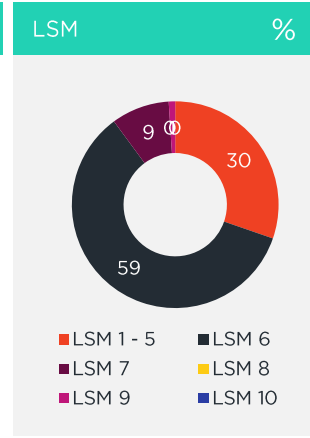

Ladysmith - Ezakheni / East

insights that ignite™

Ladysmith - Ezakheni / East

PAST MONTH OR MORE OFTEN

%

Do Grocery Shopping	96	Shoprite	81	Boxer Superstores	29	Checkers	26
Go to a Garage Shop*	15	Caltex Star Mart	41	Shell Select	39	BP Express Shop	38
Buy Take-Aways	69	KFC	83	Nandos	33	Debonairs	18

BOUGHT OR LOOKED FOR IN P6M

%

Shoes & Clothing	98	Mr Price	52	Jet	40	Edgars	34
------------------	----	----------	----	-----	----	--------	----

BOUGHT OR LOOKED FOR IN P12M

%

Audio Visual Appliances*	25	Lewis	29	OK Furniture	15	Morkels	15
Large Appliances*	22	Lewis	35	Morkels	20	OK Furniture	14
Small Electrical Appliances	45	Shoprite	29	Game	20	Lewis	11
Furniture*	20	Lewis	47	OK Furniture	16	Morkels	16
Computers*	1	Lewis	100	OK Furniture	100		-
Soft Furnishings/Home Accessories	28	Shoprite	31	Woolworths	22	Game	17
DIY/Paint*	11	Game	41	Cashbuild	28	Build It	18