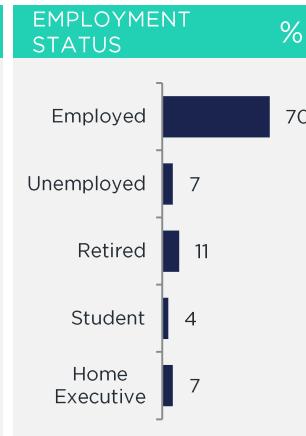

Howick (Merrivale / Central & West)

insights that ignite™

Howick (Merrivale / Central & West)

PAST MONTH OR MORE OFTEN

%

Do Grocery Shopping	88	Spar	70	PnP Family	47	Checkers	33
Go to a Garage Shop	72	Engen	47	Shell Select	33	BP Express Shop	32
Buy Take-Aways	95	KFC	40	Nandos	39	Wimpy	34

BOUGHT OR LOOKED FOR IN P6M

%

Shoes & Clothing	99	Mr Price	48	Edgars	37	Woolworths	27

BOUGHT OR LOOKED FOR IN P12M

%

Audio Visual Appliances*	23	Lewis	19	Game	19	Russells	12
Large Appliances*	23	Joshua Doore	16	Hirschs	14	Game	13
Small Electrical Appliances*	30	Game	24	PnP Hyper	16	Checkers	12
Furniture*	15	House & Home	23	Weylandts Home Store	21	Rochester	12
Computers*	5	Govan Mani	46	Makro	38	House & Home	8
Soft Furnishings/Home Accessories*	34	Woolworths	33	Game	25	Sheet Street	24
DIY/Paint*	10	Specialist Hardware shop	39	Game	32	CTM	17

FINANCE

%

Banked	68	FNB	27	ABSA	24	Standard Bank	20
Car Insurance*	28	Budget	47	AA	18	Dial Direct	16
Life Insurance*	21	Old Mutual	56	Liberty/Stanlib	11	African Life Assurance	7
Medical Aid*	28	Bonitas	23	Old Mutual Health	20	Discovery Health	14