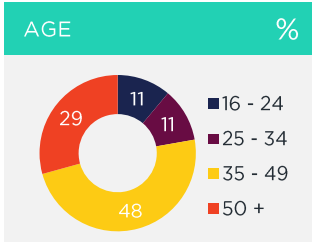

Howick (Merrivale / Central & West)

insights that ignite™

Howick (Merrivale / Central & West)

PAST MONTH OR MORE OFTEN

%

Do Grocery Shopping	88	Spar	70	PnP Family	47	Checkers	33
Go to a Garage Shop	72	Engen	47	Shell Select	33	BP Express Shop	32
Buy Take-Aways	95	KFC	40	Nandos	39	Wimpy	34

BOUGHT OR LOOKED FOR IN P6M

%

Shoes & Clothing	99	Mr Price	48	Edgars	37	Woolworths	27

BOUGHT OR LOOKED FOR IN P12M

%

Audio Visual Appliances*	23	Lewis	19	Game	19	Russells	12
Large Appliances*	23	Joshua Doore	16	Hirschs	14	Game	13
Small Electrical Appliances*	30	Game	24	PnP Hyper	16	Checkers	12
Furniture*	15	House & Home	23	Weylandts Home Store	21	Rochester	12
Computers*	5	Govan Mani	46	Makro	38	House & Home	8
Soft Furnishings/Home Accessories*	34	Woolworths	33	Game	25	Sheet Street	24
DIY/Paint*	10	Specialist Hardware shop	39	Game	32	CTM	17

FINANCE

%

Banked	68	FNB	27	ABSA	24	Standard Bank	20
Car Insurance*	28	Budget	47	AA	18	Dial Direct	16
Life Insurance*	21	Old Mutual	56	Liberty/Stanlib	11	African Life Assurance	7
Medical Aid*	28	Bonitas	23	Old Mutual Health	20	Discovery Health	14