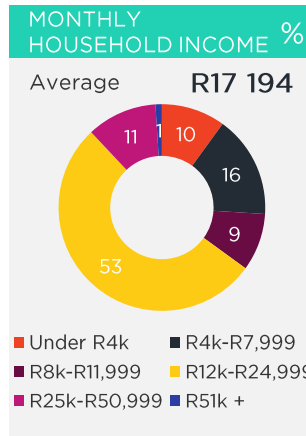

Howick (Merrivale / Central & West)

insights that ignite™

Howick (Merrivale / Central & West)

PAST MONTH OR MORE OFTEN

%

Do Grocery Shopping	88	Spar	70	PnP Family	47	Checkers	33
Go to a Garage Shop	72	Engen	47	Shell Select	33	BP Express Shop	32
Buy Take-Aways	95	KFC	40	Nandos	39	Wimpy	34

BOUGHT OR LOOKED FOR IN P6M

%

Shoes & Clothing	99	Mr Price	48	Edgars	37	Woolworths	27

BOUGHT OR LOOKED FOR IN P12M

%

Audio Visual Appliances*	23	Lewis	19	Game	19	Russells	12
Large Appliances*	23	Joshua Doore	16	Hirschs	14	Game	13
Small Electrical Appliances*	30	Game	24	PnP Hyper	16	Checkers	12
Furniture*	15	House & Home	23	Weylandts Home Store	21	Rochester	12
Computers*	5	Govan Mani	46	Makro	38	House & Home	8
Soft Furnishings/Home Accessories*	34	Woolworths	33	Game	25	Sheet Street	24
DIY/Paint*	10	Specialist Hardware shop	39	Game	32	CTM	17

FINANCE

%

Banked	68	FNB	27	ABSA	24	Standard Bank	20
Car Insurance*	28	Budget	47	AA	18	Dial Direct	16
Life Insurance*	21	Old Mutual	56	Liberty/Stanlib	11	African Life Assurance	7
Medical Aid*	28	Bonitas	23	Old Mutual Health	20	Discovery Health	14