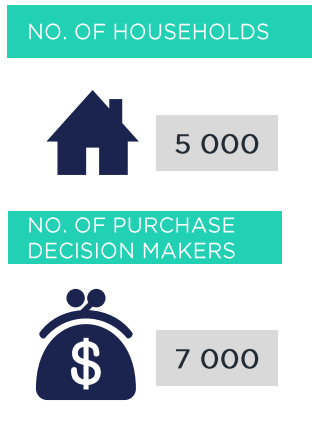

Howick (Merrivale / Central & West)

insights that ignite™

Howick (Merrivale / Central & West)

PAST MONTH OR MORE OFTEN

%

Do Grocery Shopping	88	Spar	70	PnP Family	47	Checkers	33
Go to a Garage Shop	72	Engen	47	Shell Select	33	BP Express Shop	32
Buy Take-Aways	95	KFC	40	Nandos	39	Wimpy	34

BOUGHT OR LOOKED FOR IN P6M

%

Shoes & Clothing	99	Mr Price	48	Edgars	37	Woolworths	27

BOUGHT OR LOOKED FOR IN P12M

%

Audio Visual Appliances*	23	Lewis	19	Game	19	Russells	12
Large Appliances*	23	Joshua Doore	16	Hirschs	14	Game	13
Small Electrical Appliances*	30	Game	24	PnP Hyper	16	Checkers	12
Furniture*	15	House & Home	23	Weylandts Home Store	21	Rochester	12
Computers*	5	Govan Mani	46	Makro	38	House & Home	8
Soft Furnishings/Home Accessories*	34	Woolworths	33	Game	25	Sheet Street	24
DIY/Paint*	10	Specialist Hardware shop	39	Game	32	CTM	17

FINANCE

%

Banked	68	FNB	27	ABSA	24	Standard Bank	20
Car Insurance*	28	Budget	47	AA	18	Dial Direct	16
Life Insurance*	21	Old Mutual	56	Liberty/Stanlib	11	African Life Assurance	7
Medical Aid*	28	Bonitas	23	Old Mutual Health	20	Discovery Health	14