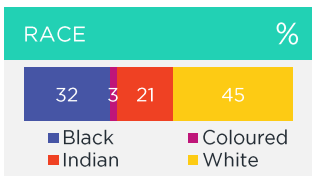

Howick (Merrivale / Central & West)

insights that ignite™

Howick (Merrivale / Central & West)

PAST MONTH OR MORE OFTEN

%

Do Grocery Shopping	88	Spar	70	PnP Family	47	Checkers	33
Go to a Garage Shop	72	Engen	47	Shell Select	33	BP Express Shop	32
Buy Take-Aways	95	KFC	40	Nandos	39	Wimpy	34