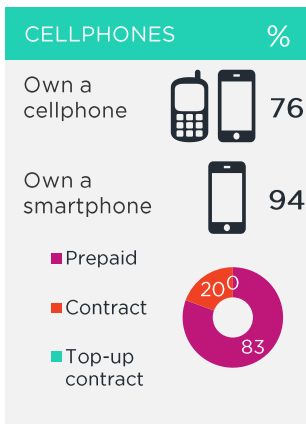

Howick (Merrivale / Central & West)

insights that ignite™

Howick (Merrivale / Central & West)

PAST MONTH OR MORE OFTEN

%

Do Grocery Shopping	88	Spar	70	PnP Family	47	Checkers	33
Go to a Garage Shop	72	Engen	47	Shell Select	33	BP Express Shop	32
Buy Take-Aways	95	KFC	40	Nandos	39	Wimpy	34

BOUGHT OR LOOKED FOR IN P6M

%

Shoes & Clothing	99	Mr Price	48	Edgars	37	Woolworths	27

BOUGHT OR LOOKED FOR IN P12M

%

Audio Visual Appliances*	23	Lewis	19	Game	19	Russells	12
Large Appliances*	23	Joshua Doore	16	Hirschs	14	Game	13
Small Electrical Appliances*	30	Game	24	PnP Hyper	16	Checkers	12
Furniture*	15	House & Home	23	Weylandts Home Store	21	Rochester	12
Computers*	5	Govan Mani	46	Makro	38	House & Home	8
Soft Furnishings/Home Accessories*	34	Woolworths	33	Game	25	Sheet Street	24
DIY/Paint*	10	Specialist Hardware shop	39	Game	32	CTM	17

FINANCE

%

Banked	68	FNB	27	ABSA	24	Standard Bank	20
Car Insurance*	28	Budget	47	AA	18	Dial Direct	16
Life Insurance*	21	Old Mutual	56	Liberty/Stanlib	11	African Life Assurance	7
Medical Aid*	28	Bonitas	23	Old Mutual Health	20	Discovery Health	14