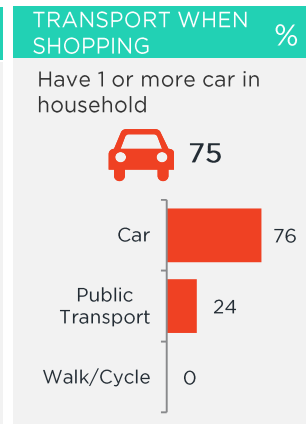

Howick (Merrivale / Central & West)

insights that ignite™

Howick (Merrivale / Central & West)

PAST MONTH OR MORE OFTEN

%

Do Grocery Shopping	88	Spar	70	PnP Family	47	Checkers	33
Go to a Garage Shop	72	Engen	47	Shell Select	33	BP Express Shop	32
Buy Take-Aways	95	KFC	40	Nandos	39	Wimpy	34