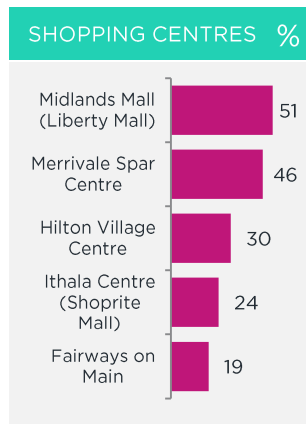

Howick (Merrivale / Central & West)

insights that ignite™

Howick (Merrivale / Central & West)

PAST MONTH OR MORE OFTEN

%

Do Grocery Shopping	88	Spar	70	PnP Family	47	Checkers	33
Go to a Garage Shop	72	Engen	47	Shell Select	33	BP Express Shop	32
Buy Take-Aways	95	KFC	40	Nandos	39	Wimpy	34

BOUGHT OR LOOKED FOR IN P6M

%

Shoes & Clothing	99	Mr Price	48	Edgars	37	Woolworths	27
------------------	----	----------	----	--------	----	------------	----

BOUGHT OR LOOKED FOR IN P12M

%

Audio Visual Appliances*	23	Lewis	19	Game	19	Russells	12
Large Appliances*	23	Joshua Doore	16	Hirschs	14	Game	13
Small Electrical Appliances*	30	Game	24	PnP Hyper	16	Checkers	12
Furniture*	15	House & Home	23	Weylandts Home Store	21	Rochester	12
Computers*	5	Govan Mani	46	Makro	38	House & Home	8
Soft Furnishings/Home Accessories*	34	Woolworths	33	Game	25	Sheet Street	24
DIY/Paint*	10	Specialist Hardware shop	39	Game	32	CTM	17