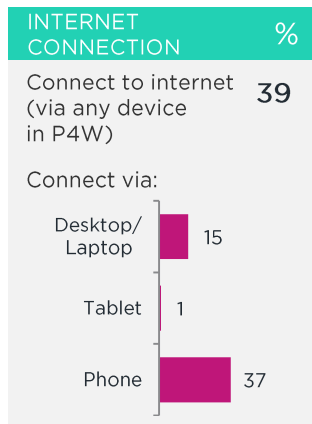

Howick (Merrivale / Central & West)

insights that ignite™

Howick (Merrivale / Central & West)

PAST MONTH OR MORE OFTEN

%

Do Grocery Shopping	88	Spar	70	PnP Family	47	Checkers	33
Go to a Garage Shop	72	Engen	47	Shell Select	33	BP Express Shop	32
Buy Take-Aways	95	KFC	40	Nandos	39	Wimpy	34

BOUGHT OR LOOKED FOR IN P6M

%

Shoes & Clothing	99	Mr Price	48	Edgars	37	Woolworths	27

BOUGHT OR LOOKED FOR IN P12M

%

Audio Visual Appliances*	23	Lewis	19	Game	19	Russells	12
Large Appliances*	23	Joshua Doore	16	Hirschs	14	Game	13
Small Electrical Appliances*	30	Game	24	PnP Hyper	16	Checkers	12
Furniture*	15	House & Home	23	Weylandts Home Store	21	Rochester	12
Computers*	5	Govan Mani	46	Makro	38	House & Home	8
Soft Furnishings/Home Accessories*	34	Woolworths	33	Game	25	Sheet Street	24
DIY/Paint*	10	Specialist Hardware shop	39	Game	32	CTM	17

FINANCE

%

Banked	68	FNB	27	ABSA	24	Standard Bank	20
Car Insurance*	28	Budget	47	AA	18	Dial Direct	16
Life Insurance*	21	Old Mutual	56	Liberty/Stanlib	11	African Life Assurance	7
Medical Aid*	28	Bonitas	23	Old Mutual Health	20	Discovery Health	14