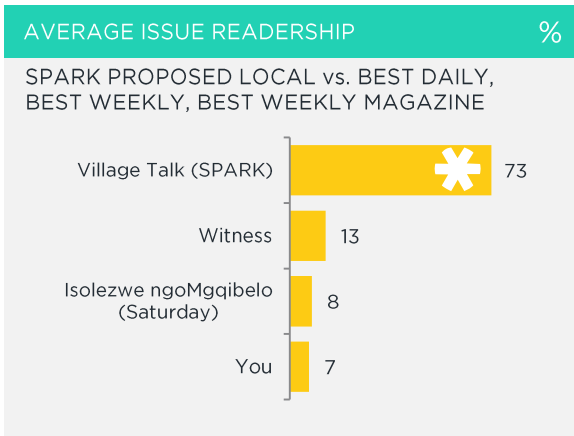

Howick (Merrivale / Central & West)

insights that ignite™

Howick (Merrivale / Central & West)

PAST MONTH OR MORE OFTEN

%

Do Grocery Shopping	88	Spar	70	PnP Family	47	Checkers	33
Go to a Garage Shop	72	Engen	47	Shell Select	33	BP Express Shop	32
Buy Take-Aways	95	KFC	40	Nandos	39	Wimpy	34

BOUGHT OR LOOKED FOR IN P6M

%

Shoes & Clothing	99	Mr Price	48	Edgars	37	Woolworths	27

BOUGHT OR LOOKED FOR IN P12M

%

Audio Visual Appliances*	23	Lewis	19	Game	19	Russells	12
Large Appliances*	23	Joshua Doore	16	Hirschs	14	Game	13
Small Electrical Appliances*	30	Game	24	PnP Hyper	16	Checkers	12
Furniture*	15	House & Home	23	Weylandts Home Store	21	Rochester	12
Computers*	5	Govan Mani	46	Makro	38	House & Home	8
Soft Furnishings/Home Accessories*	34	Woolworths	33	Game	25	Sheet Street	24
DIY/Paint*	10	Specialist Hardware shop	39	Game	32	CTM	17

FINANCE

%

Banked	68	FNB	27	ABSA	24	Standard Bank	20
Car Insurance*	28	Budget	47	AA	18	Dial Direct	16
Life Insurance*	21	Old Mutual	56	Liberty/Stanlib	11	African Life Assurance	7
Medical Aid*	28	Bonitas	23	Old Mutual Health	20	Discovery Health	14