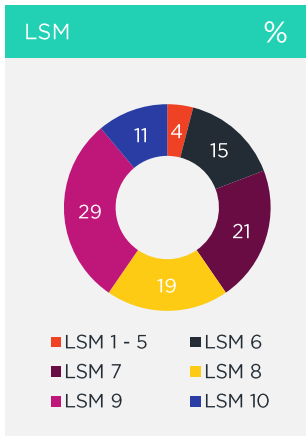

Howick (Merrivale / Central & West)

insights that ignite™

Howick (Merrivale / Central & West)

PAST MONTH OR MORE OFTEN

%

Do Grocery Shopping	88	Spar	70	PnP Family	47	Checkers	33
Go to a Garage Shop	72	Engen	47	Shell Select	33	BP Express Shop	32
Buy Take-Aways	95	KFC	40	Nandos	39	Wimpy	34