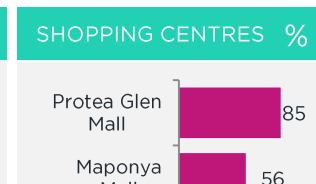

Protea - Soweto

insights that ignite™

Protea - Soweto

PAST MONTH OR MORE OFTEN

%

Do Grocery Shopping	93	Shoprite	96	PnP Family	52	PnP Hyper	40
Go to a Garage Shop	23	BP Express Shop	57	Shell Select	40	Sasol Delight	19
Buy Take-Aways	86	KFC	73	Nandos	36	Chicken Licken	35