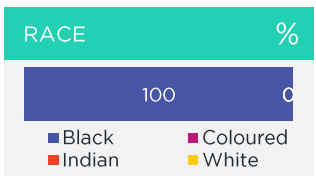

Protea - Soweto

insights that ignite™

Protea - Soweto

PAST MONTH OR MORE OFTEN

%

Do Grocery Shopping	93	Shoprite	96	PnP Family	52	PnP Hyper	40
Go to a Garage Shop	23	BP Express Shop	57	Shell Select	40	Sasol Delight	19
Buy Take-Aways	86	KFC	73	Nandos	36	Chicken Licken	35