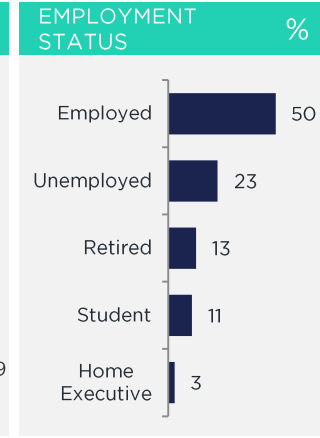

Protea - Soweto

insights that ignite™

Protea - Soweto

PAST MONTH OR MORE OFTEN

%

Do Grocery Shopping	93	Shoprite	96	PnP Family	52	PnP Hyper	40
Go to a Garage Shop	23	BP Express Shop	57	Shell Select	40	Sasol Delight	19
Buy Take-Aways	86	KFC	73	Nandos	36	Chicken Licken	35

BOUGHT OR LOOKED FOR IN P6M

%

Shoes & Clothing	92	Edgars	50	Mr Price	36	Woolworths	35

BOUGHT OR LOOKED FOR IN P12M

%

Audio Visual Appliances	18	PnP Hyper	37	Game	31	Hi-Fi Corporation	21
Large Appliances	16	Game	35	PnP Hyper	26	Morkels	18
Small Electrical Appliances	28	PnP Hyper	37	Shoprite	36	Game	12
Furniture*	11	Price n Pride	23	PnP Hyper	21	Russells	21
Computers*	5	Incredible Connection	37	Game	32	PnP Hyper	32
Soft Furnishings/Home Accessories	22	Pep Stores	40	Mr Price Home	27	Shoprite	20
DIY/Paint	19	Cashbuild	67	PnP Hyper	18	Builders	17

FINANCE

%

Banked	66	Capitec	34	Standard Bank	22	FNB	20
Car Insurance*	3	Wesbank	25	Auto and General	22	Miway	21
Life Insurance*	10	Old Mutual	22	Metropolitan/ Commercial Union	21	Clientele	16
Medical Aid	18	Discovery Health	24	GEMS	23	Bonitas	20