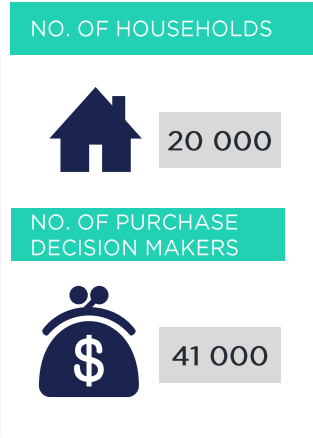

Protea - Soweto

insights that ignite™

Protea - Soweto

PAST MONTH OR MORE OFTEN

%

Do Grocery Shopping	93	Shoprite	96	PnP Family	52	PnP Hyper	40
Go to a Garage Shop	23	BP Express Shop	57	Shell Select	40	Sasol Delight	19
Buy Take-Aways	86	KFC	73	Nandos	36	Chicken Licken	35

BOUGHT OR LOOKED FOR IN P6M

%

Shoes & Clothing	92	Edgars	50	Mr Price	36	Woolworths	35

BOUGHT OR LOOKED FOR IN P12M

%

Audio Visual Appliances	18	PnP Hyper	37	Game	31	Hi-Fi Corporation	21
Large Appliances	16	Game	35	PnP Hyper	26	Morkels	18
Small Electrical Appliances	28	PnP Hyper	37	Shoprite	36	Game	12
Furniture*	11	Price n Pride	23	PnP Hyper	21	Russells	21
Computers*	5	Incredible Connection	37	Game	32	PnP Hyper	32
Soft Furnishings/Home Accessories	22	Pep Stores	40	Mr Price Home	27	Shoprite	20
DIY/Paint	19	Cashbuild	67	PnP Hyper	18	Builders	17

FINANCE

%

Banked	66	Capitec	34	Standard Bank	22	FNB	20
Car Insurance*	3	Wesbank	25	Auto and General	22	Miway	21
Life Insurance*	10	Old Mutual	22	Metropolitan/ Commercial Union	21	Clientele	16
Medical Aid	18	Discovery Health	24	GEMS	23	Bonitas	20