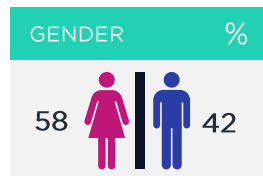

Protea - Soweto

insights that ignite™

Protea - Soweto

PAST MONTH OR MORE OFTEN

%

Do Grocery Shopping	93	Shoprite	96	PnP Family	52	PnP Hyper	40
Go to a Garage Shop	23	BP Express Shop	57	Shell Select	40	Sasol Delight	19
Buy Take-Aways	86	KFC	73	Nandos	36	Chicken Licken	35

BOUGHT OR LOOKED FOR IN P6M

%

Shoes & Clothing	92	Edgars	50	Mr Price	36	Woolworths	35

BOUGHT OR LOOKED FOR IN P12M

%

Audio Visual Appliances	18	PnP Hyper	37	Game	31	Hi-Fi Corporation	21
Large Appliances	16	Game	35	PnP Hyper	26	Morkels	18
Small Electrical Appliances	28	PnP Hyper	37	Shoprite	36	Game	12
Furniture*	11	Price n Pride	23	PnP Hyper	21	Russells	21
Computers*	5	Incredible Connection	37	Game	32	PnP Hyper	32
Soft Furnishings/Home Accessories	22	Pep Stores	40	Mr Price Home	27	Shoprite	20
DIY/Paint	19	Cashbuild	67	PnP Hyper	18	Builders	17

FINANCE

%

Banked	66	Capitec	34	Standard Bank	22	FNB	20
Car Insurance*	3	Wesbank	25	Auto and General	22	Miway	21
Life Insurance*	10	Old Mutual	22	Metropolitan/ Commercial Union	21	Clientele	16
Medical Aid	18	Discovery Health	24	GEMS	23	Bonitas	20