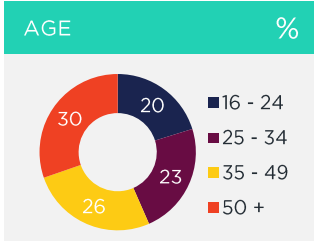

Protea - Soweto

insights that ignite™

Protea - Soweto

PAST MONTH OR MORE OFTEN

%

Do Grocery Shopping	93	Shoprite	96	PnP Family	52	PnP Hyper	40
Go to a Garage Shop	23	BP Express Shop	57	Shell Select	40	Sasol Delight	19
Buy Take-Aways	86	KFC	73	Nandos	36	Chicken Licken	35

BOUGHT OR LOOKED FOR IN P6M

%

Shoes & Clothing	92	Edgars	50	Mr Price	36	Woolworths	35

BOUGHT OR LOOKED FOR IN P12M

%

Audio Visual Appliances	18	PnP Hyper	37	Game	31	Hi-Fi Corporation	21
Large Appliances	16	Game	35	PnP Hyper	26	Morkels	18
Small Electrical Appliances	28	PnP Hyper	37	Shoprite	36	Game	12
Furniture*	11	Price n Pride	23	PnP Hyper	21	Russells	21
Computers*	5	Incredible Connection	37	Game	32	PnP Hyper	32
Soft Furnishings/Home Accessories	22	Pep Stores	40	Mr Price Home	27	Shoprite	20
DIY/Paint	19	Cashbuild	67	PnP Hyper	18	Builders	17

FINANCE

%

Banked	66	Capitec	34	Standard Bank	22	FNB	20
Car Insurance*	3	Wesbank	25	Auto and General	22	Miway	21
Life Insurance*	10	Old Mutual	22	Metropolitan/ Commercial Union	21	Clientele	16
Medical Aid	18	Discovery Health	24	GEMS	23	Bonitas	20