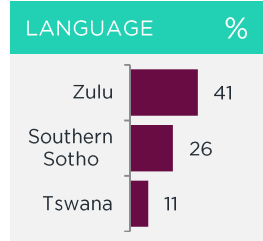

Protea - Soweto

insights that ignite™

Protea - Soweto

PAST MONTH OR MORE OFTEN

%

Do Grocery Shopping	93	Shoprite	96	PnP Family	52	PnP Hyper	40
Go to a Garage Shop	23	BP Express Shop	57	Shell Select	40	Sasol Delight	19
Buy Take-Aways	86	KFC	73	Nandos	36	Chicken Licken	35