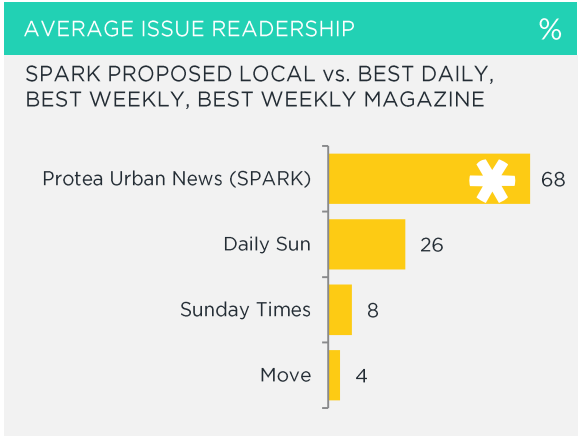

Protea - Soweto

insights that ignite™

Protea - Soweto

PAST MONTH OR MORE OFTEN

%

Do Grocery Shopping	93	Shoprite	96	PnP Family	52	PnP Hyper	40
Go to a Garage Shop	23	BP Express Shop	57	Shell Select	40	Sasol Delight	19
Buy Take-Aways	86	KFC	73	Nandos	36	Chicken Licken	35

BOUGHT OR LOOKED FOR IN P6M

%

Shoes & Clothing	92	Edgars	50	Mr Price	36	Woolworths	35

BOUGHT OR LOOKED FOR IN P12M

%

Audio Visual Appliances	18	PnP Hyper	37	Game	31	Hi-Fi Corporation	21
Large Appliances	16	Game	35	PnP Hyper	26	Morkels	18
Small Electrical Appliances	28	PnP Hyper	37	Shoprite	36	Game	12
Furniture*	11	Price n Pride	23	PnP Hyper	21	Russells	21
Computers*	5	Incredible Connection	37	Game	32	PnP Hyper	32
Soft Furnishings/Home Accessories	22	Pep Stores	40	Mr Price Home	27	Shoprite	20
DIY/Paint	19	Cashbuild	67	PnP Hyper	18	Builders	17

FINANCE

%

Banked	66	Capitec	34	Standard Bank	22	FNB	20
Car Insurance*	3	Wesbank	25	Auto and General	22	Miway	21
Life Insurance*	10	Old Mutual	22	Metropolitan/ Commercial Union	21	Clientele	16
Medical Aid	18	Discovery Health	24	GEMS	23	Bonitas	20