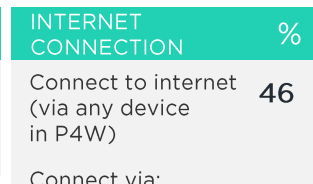

Protea - Soweto

insights that ignite™

Protea - Soweto

PAST MONTH OR MORE OFTEN

%

Do Grocery Shopping	93	Shoprite	96	PnP Family	52	PnP Hyper	40
Go to a Garage Shop	23	BP Express Shop	57	Shell Select	40	Sasol Delight	19
Buy Take-Aways	86	KFC	73	Nandos	36	Chicken Licken	35