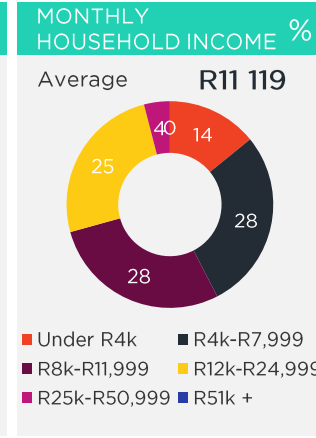

Protea - Soweto

insights that ignite™

Protea - Soweto

PAST MONTH OR MORE OFTEN

%

Do Grocery Shopping	93	Shoprite	96	PnP Family	52	PnP Hyper	40
Go to a Garage Shop	23	BP Express Shop	57	Shell Select	40	Sasol Delight	19
Buy Take-Aways	86	KFC	73	Nandos	36	Chicken Licken	35

BOUGHT OR LOOKED FOR IN P6M

%

Shoes & Clothing	92	Edgars	50	Mr Price	36	Woolworths	35

BOUGHT OR LOOKED FOR IN P12M

%

Audio Visual Appliances	18	PnP Hyper	37	Game	31	Hi-Fi Corporation	21
Large Appliances	16	Game	35	PnP Hyper	26	Morkels	18
Small Electrical Appliances	28	PnP Hyper	37	Shoprite	36	Game	12
Furniture*	11	Price n Pride	23	PnP Hyper	21	Russells	21
Computers*	5	Incredible Connection	37	Game	32	PnP Hyper	32
Soft Furnishings/Home Accessories	22	Pep Stores	40	Mr Price Home	27	Shoprite	20
DIY/Paint	19	Cashbuild	67	PnP Hyper	18	Builders	17

FINANCE

%

Banked	66	Capitec	34	Standard Bank	22	FNB	20
Car Insurance*	3	Wesbank	25	Auto and General	22	Miway	21
Life Insurance*	10	Old Mutual	22	Metropolitan/ Commercial Union	21	Clientele	16
Medical Aid	18	Discovery Health	24	GEMS	23	Bonitas	20