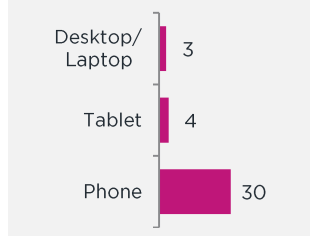

Jabavu - Soweto

insights that ignite™

Jabavu - Soweto

PAST MONTH OR MORE OFTEN

%

Do Grocery Shopping	91	Shoprite	95	Spaza Shop	43	PnP Family	23
Go to a Garage Shop	19	Engen	40	BP Express Shop	35	Shell Select	27
Buy Take-Aways	72	KFC	74	Chicken Licken	35	Debonairs	24

BOUGHT OR LOOKED FOR IN P6M

%

Shoes & Clothing	85	Mr Price	39	Edgars	35	Jet	31

BOUGHT OR LOOKED FOR IN P12M

%

Audio Visual Appliances	18	Game	47	Morkels	23	Fair Price	22
Large Appliances	24	Game	35	Fair Price	31	Morkels	19
Small Electrical Appliances	38	Game	30	Shoprite	26	PnP Hyper	14
Furniture	22	Game	29	Fair Price	19	Morkels	16
Computers*	5	Game	65	Independent/Specialist	36	Makro	30
Soft Furnishings/Home Accessories	17	Mr Price Home	43	Sheet Street	28	Pep Stores	18
DIY/Paint*	12	Cashbuild	35	Other	31	Game	20

FINANCE

%

Banked	68	Capitec	28	ABSA	23	FNB	21
Car Insurance*	3	Don't know	30	Other	20	Miway	16
Life Insurance*	7	Old Mutual	31	Standard Bank	19	Don't know	13
Medical Aid*	8	Discovery Health	31	GEMS	24	Don't know	12