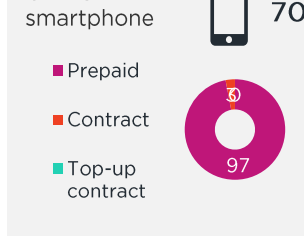

Jabavu - Soweto

insights that ignite™

Jabavu - Soweto

PAST MONTH OR MORE OFTEN

%

Do Grocery Shopping	91	Shoprite	95	Spaza Shop	43	PnP Family	23
Go to a Garage Shop	19	Engen	40	BP Express Shop	35	Shell Select	27
Buy Take-Aways	72	KFC	74	Chicken Licken	35	Debonairs	24

BOUGHT OR LOOKED FOR IN P6M

%

Shoes & Clothing	85	Mr Price	39	Edgars	35	Jet	31

BOUGHT OR LOOKED FOR IN P12M

%

Audio Visual Appliances	18	Game	47	Morkels	23	Fair Price	22
Large Appliances	24	Game	35	Fair Price	31	Morkels	19
Small Electrical Appliances	38	Game	30	Shoprite	26	PnP Hyper	14
Furniture	22	Game	29	Fair Price	19	Morkels	16
Computers*	5	Game	65	Independent/Specialist	36	Makro	30
Soft Furnishings/Home Accessories	17	Mr Price Home	43	Sheet Street	28	Pep Stores	18
DIY/Paint*	12	Cashbuild	35	Other	31	Game	20

FINANCE

%

Banked	68	Capitec	28	ABSA	23	FNB	21
Car Insurance*	3	Don't know	30	Other	20	Miway	16
Life Insurance*	7	Old Mutual	31	Standard Bank	19	Don't know	13
Medical Aid*	8	Discovery Health	31	GEMS	24	Don't know	12