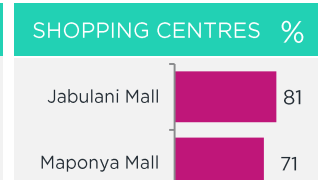

Jabavu - Soweto

insights that ignite™

Jabavu - Soweto

PAST MONTH OR MORE OFTEN

%

Do Grocery Shopping	91	Shoprite	95	Spaza Shop	43	PnP Family	23
Go to a Garage Shop	19	Engen	40	BP Express Shop	35	Shell Select	27
Buy Take-Aways	72	KFC	74	Chicken Licken	35	Debonairs	24

BOUGHT OR LOOKED FOR IN P6M

%

Shoes & Clothing	85	Mr Price	39	Edgars	35	Jet	31

BOUGHT OR LOOKED FOR IN P12M

%

Audio Visual Appliances	18	Game	47	Morkels	23	Fair Price	22
Large Appliances	24	Game	35	Fair Price	31	Morkels	19
Small Electrical Appliances	38	Game	30	Shoprite	26	PnP Hyper	14
Furniture	22	Game	29	Fair Price	19	Morkels	16
Computers*	5	Game	65	Independent/Specialist	36	Makro	30
Soft Furnishings/Home Accessories	17	Mr Price Home	43	Sheet Street	28	Pep Stores	18
DIY/Paint*	12	Cashbuild	35	Other	31	Game	20

FINANCE

%

Banked	68	Capitec	28	ABSA	23	FNB	21
Car Insurance*	3	Don't know	30	Other	20	Miway	16
Life Insurance*	7	Old Mutual	31	Standard Bank	19	Don't know	13
Medical Aid*	8	Discovery Health	31	GEMS	24	Don't know	12