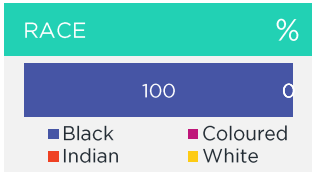

Jabavu - Soweto

insights that ignite™

Jabavu - Soweto

PAST MONTH OR MORE OFTEN

%

Do Grocery Shopping	91	Shoprite	95	Spaza Shop	43	PnP Family	23
Go to a Garage Shop	19	Engen	40	BP Express Shop	35	Shell Select	27
Buy Take-Aways	72	KFC	74	Chicken Licken	35	Debonairs	24

BOUGHT OR LOOKED FOR IN P6M

%

Shoes & Clothing	85	Mr Price	39	Edgars	35	Jet	31

BOUGHT OR LOOKED FOR IN P12M

%

Audio Visual Appliances	18	Game	47	Morkels	23	Fair Price	22
Large Appliances	24	Game	35	Fair Price	31	Morkels	19
Small Electrical Appliances	38	Game	30	Shoprite	26	PnP Hyper	14
Furniture	22	Game	29	Fair Price	19	Morkels	16
Computers*	5	Game	65	Independent/Specialist	36	Makro	30
Soft Furnishings/Home Accessories	17	Mr Price Home	43	Sheet Street	28	Pep Stores	18
DIY/Paint*	12	Cashbuild	35	Other	31	Game	20

FINANCE

%

Banked	68	Capitec	28	ABSA	23	FNB	21
Car Insurance*	3	Don't know	30	Other	20	Miway	16
Life Insurance*	7	Old Mutual	31	Standard Bank	19	Don't know	13
Medical Aid*	8	Discovery Health	31	GEMS	24	Don't know	12