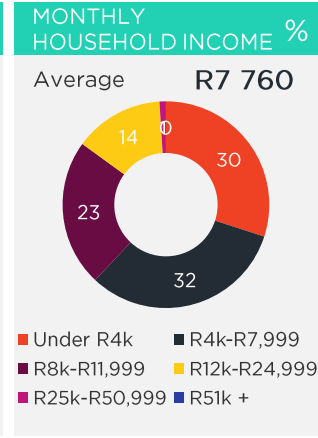

Jabavu - Soweto

insights that ignite™

Jabavu - Soweto

PAST MONTH OR MORE OFTEN

%

Do Grocery Shopping	91	Shoprite	95	Spaza Shop	43	PnP Family	23
Go to a Garage Shop	19	Engen	40	BP Express Shop	35	Shell Select	27
Buy Take-Aways	72	KFC	74	Chicken Licken	35	Debonairs	24

BOUGHT OR LOOKED FOR IN P6M

%

Shoes & Clothing	85	Mr Price	39	Edgars	35	Jet	31

BOUGHT OR LOOKED FOR IN P12M

%

Audio Visual Appliances	18	Game	47	Morkels	23	Fair Price	22
Large Appliances	24	Game	35	Fair Price	31	Morkels	19
Small Electrical Appliances	38	Game	30	Shoprite	26	PnP Hyper	14
Furniture	22	Game	29	Fair Price	19	Morkels	16
Computers*	5	Game	65	Independent/Specialist	36	Makro	30
Soft Furnishings/Home Accessories	17	Mr Price Home	43	Sheet Street	28	Pep Stores	18
DIY/Paint*	12	Cashbuild	35	Other	31	Game	20

FINANCE

%

Banked	68	Capitec	28	ABSA	23	FNB	21
Car Insurance*	3	Don't know	30	Other	20	Miway	16
Life Insurance*	7	Old Mutual	31	Standard Bank	19	Don't know	13
Medical Aid*	8	Discovery Health	31	GEMS	24	Don't know	12