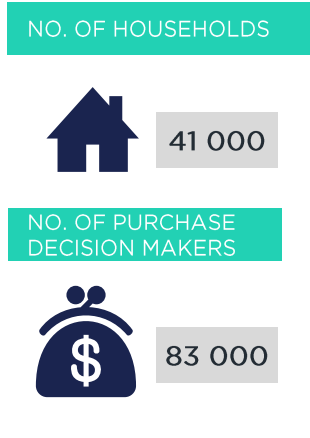

Jabavu - Soweto

insights that ignite™

Jabavu - Soweto

PAST MONTH OR MORE OFTEN

%

Do Grocery Shopping	91	Shoprite	95	Spaza Shop	43	PnP Family	23
Go to a Garage Shop	19	Engen	40	BP Express Shop	35	Shell Select	27
Buy Take-Aways	72	KFC	74	Chicken Licken	35	Debonairs	24

BOUGHT OR LOOKED FOR IN P6M

%

Shoes & Clothing	85	Mr Price	39	Edgars	35	Jet	31

BOUGHT OR LOOKED FOR IN P12M

%

Audio Visual Appliances	18	Game	47	Morkels	23	Fair Price	22
Large Appliances	24	Game	35	Fair Price	31	Morkels	19
Small Electrical Appliances	38	Game	30	Shoprite	26	PnP Hyper	14
Furniture	22	Game	29	Fair Price	19	Morkels	16
Computers*	5	Game	65	Independent/Specialist	36	Makro	30
Soft Furnishings/Home Accessories	17	Mr Price Home	43	Sheet Street	28	Pep Stores	18
DIY/Paint*	12	Cashbuild	35	Other	31	Game	20

FINANCE

%

Banked	68	Capitec	28	ABSA	23	FNB	21
Car Insurance*	3	Don't know	30	Other	20	Miway	16
Life Insurance*	7	Old Mutual	31	Standard Bank	19	Don't know	13
Medical Aid*	8	Discovery Health	31	GEMS	24	Don't know	12