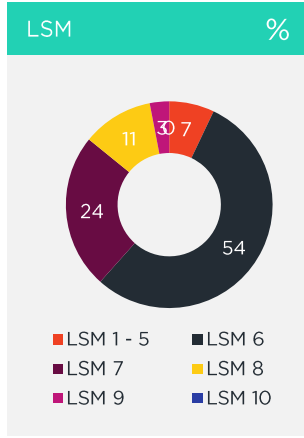

Jabavu - Soweto

insights that ignite™

Jabavu - Soweto

PAST MONTH OR MORE OFTEN

%

Do Grocery Shopping	91	Shoprite	95	Spaza Shop	43	PnP Family	23
Go to a Garage Shop	19	Engen	40	BP Express Shop	35	Shell Select	27
Buy Take-Aways	72	KFC	74	Chicken Licken	35	Debonairs	24