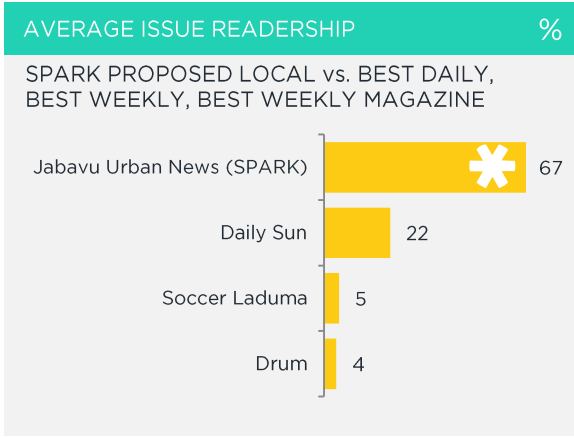

Jabavu - Soweto

insights that ignite™

Jabavu - Soweto

PAST MONTH OR MORE OFTEN

%

Do Grocery Shopping	91	Shoprite	95	Spaza Shop	43	PnP Family	23
Go to a Garage Shop	19	Engen	40	BP Express Shop	35	Shell Select	27
Buy Take-Aways	72	KFC	74	Chicken Licken	35	Debonairs	24