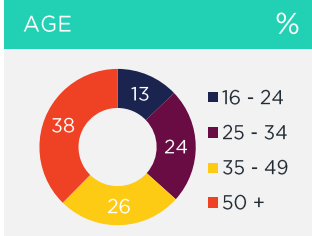

Jabavu - Soweto

insights that ignite™

Jabavu - Soweto

PAST MONTH OR MORE OFTEN

%

Do Grocery Shopping	91	Shoprite	95	Spaza Shop	43	PnP Family	23
Go to a Garage Shop	19	Engen	40	BP Express Shop	35	Shell Select	27
Buy Take-Aways	72	KFC	74	Chicken Licken	35	Debonairs	24

BOUGHT OR LOOKED FOR IN P6M

%

Shoes & Clothing	85	Mr Price	39	Edgars	35	Jet	31

BOUGHT OR LOOKED FOR IN P12M

%

Audio Visual Appliances	18	Game	47	Morkels	23	Fair Price	22
Large Appliances	24	Game	35	Fair Price	31	Morkels	19
Small Electrical Appliances	38	Game	30	Shoprite	26	PnP Hyper	14
Furniture	22	Game	29	Fair Price	19	Morkels	16
Computers*	5	Game	65	Independent/Specialist	36	Makro	30
Soft Furnishings/Home Accessories	17	Mr Price Home	43	Sheet Street	28	Pep Stores	18
DIY/Paint*	12	Cashbuild	35	Other	31	Game	20

FINANCE

%

Banked	68	Capitec	28	ABSA	23	FNB	21
Car Insurance*	3	Don't know	30	Other	20	Miway	16
Life Insurance*	7	Old Mutual	31	Standard Bank	19	Don't know	13
Medical Aid*	8	Discovery Health	31	GEMS	24	Don't know	12