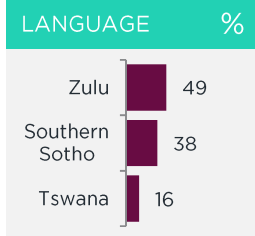

Jabavu - Soweto

insights that ignite™

Jabavu - Soweto

PAST MONTH OR MORE OFTEN

%

Do Grocery Shopping	91	Shoprite	95	Spaza Shop	43	PnP Family	23
Go to a Garage Shop	19	Engen	40	BP Express Shop	35	Shell Select	27
Buy Take-Aways	72	KFC	74	Chicken Licken	35	Debonairs	24