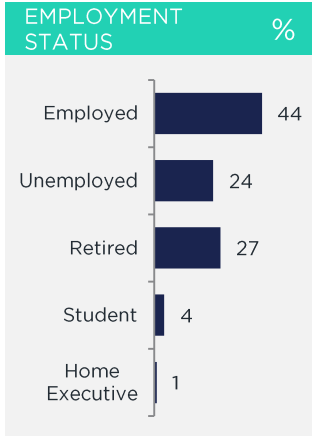

Jabavu - Soweto

insights that ignite™

Jabavu - Soweto

PAST MONTH OR MORE OFTEN

%

Do Grocery Shopping	91	Shoprite	95	Spaza Shop	43	PnP Family	23
Go to a Garage Shop	19	Engen	40	BP Express Shop	35	Shell Select	27
Buy Take-Aways	72	KFC	74	Chicken Licken	35	Debonairs	24

BOUGHT OR LOOKED FOR IN P6M

%

Shoes & Clothing	85	Mr Price	39	Edgars	35	Jet	31

BOUGHT OR LOOKED FOR IN P12M

%

Audio Visual Appliances	18	Game	47	Morkels	23	Fair Price	22
Large Appliances	24	Game	35	Fair Price	31	Morkels	19
Small Electrical Appliances	38	Game	30	Shoprite	26	PnP Hyper	14
Furniture	22	Game	29	Fair Price	19	Morkels	16
Computers*	5	Game	65	Independent/Specialist	36	Makro	30
Soft Furnishings/Home Accessories	17	Mr Price Home	43	Sheet Street	28	Pep Stores	18
DIY/Paint*	12	Cashbuild	35	Other	31	Game	20

FINANCE

%

Banked	68	Capitec	28	ABSA	23	FNB	21
Car Insurance*	3	Don't know	30	Other	20	Miway	16
Life Insurance*	7	Old Mutual	31	Standard Bank	19	Don't know	13
Medical Aid*	8	Discovery Health	31	GEMS	24	Don't know	12