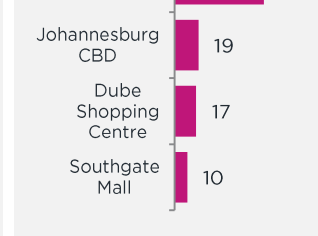

Jabavu - Soweto

insights that ignite™

Jabavu - Soweto

PAST MONTH OR MORE OFTEN

%

Do Grocery Shopping	91	Shoprite	95	Spaza Shop	43	PnP Family	23
Go to a Garage Shop	19	Engen	40	BP Express Shop	35	Shell Select	27
Buy Take-Aways	72	KFC	74	Chicken Licken	35	Debonairs	24