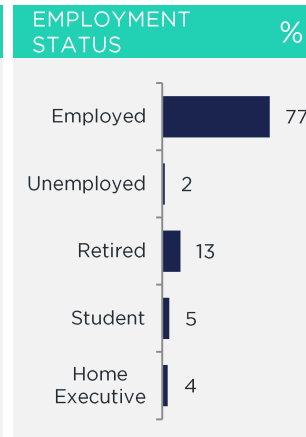

Highway/ Pinetown (East & West) - Durban

insights that ignite™

Highway / Pinetown (East & West) - Durban

PAST MONTH OR MORE OFTEN

%

Do Grocery Shopping	89	Spar	60	PnP Family	56	Checkers	56
Go to a Garage Shop	77	Engen	44	Shell Select	29	BP Express Shop	25
Buy Take-Aways	75	Nandos	40	KFC	37	Debonairs	34

BOUGHT OR LOOKED FOR IN P6M

%

Shoes & Clothing	95	Woolworths	46	Edgars	36	Mr Price	35
------------------	----	------------	----	--------	----	----------	----

BOUGHT OR LOOKED FOR IN P12M

%

Audio Visual Appliances	38	Game	34	Hirschs	24	Makro	18
Large Appliances	38	Game	30	Hirschs	29	Makro	16
Small Electrical Appliances	57	Game	28	Hirschs	19	Clicks	13
Furniture	31	House & Home	20	Morkels	11	Joshua Doore	10
Computers	26	Game	23	Makro	20	Hirschs	17
Soft Furnishings/Home Accessories	27	Mr Price Home	39	Sheet Street	25	Game	18
DIY/Paint	19	Makro	35	Game	30	Build It	16