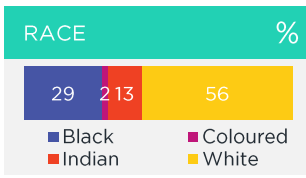

Highway/ Pinetown (East & West) - Durban

insights that ignite™

Highway / Pinetown (East & West) - Durban

PAST MONTH OR MORE OFTEN

%

Do Grocery Shopping	89	Spar	60	PnP Family	56	Checkers	56
Go to a Garage Shop	77	Engen	44	Shell Select	29	BP Express Shop	25
Buy Take-Aways	75	Nandos	40	KFC	37	Debonairs	34

BOUGHT OR LOOKED FOR IN P6M

%

Shoes & Clothing	95	Woolworths	46	Edgars	36	Mr Price	35

BOUGHT OR LOOKED FOR IN P12M

%

Audio Visual Appliances	38	Game	34	Hirschs	24	Makro	18
Large Appliances	38	Game	30	Hirschs	29	Makro	16
Small Electrical Appliances	57	Game	28	Hirschs	19	Clicks	13
Furniture	31	House & Home	20	Morkels	11	Joshua Doore	10
Computers	26	Game	23	Makro	20	Hirschs	17
Soft Furnishings/Home Accessories	27	Mr Price Home	39	Sheet Street	25	Game	18
DIY/Paint	19	Makro	35	Game	30	Build It	16

FINANCE

%

Banked	95	ABSA	32	FNB	26	Nedbank	25
Car Insurance	62	Budget	18	AA	12	Outsurance	11
Life Insurance	49	Old Mutual	23	Liberty/Stanlib	15	Discovery Life	14
Medical Aid	51	Discovery Health	38	Bonitas	14	Liberty Health	10