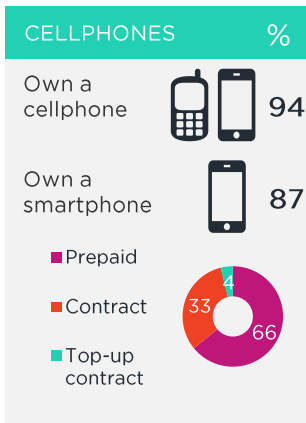

Highway/ Pinetown (East & West) - Durban

insights that ignite™

Highway / Pinetown (East & West) - Durban

PAST MONTH OR MORE OFTEN

%

Do Grocery Shopping	89	Spar	60	PnP Family	56	Checkers	56
Go to a Garage Shop	77	Engen	44	Shell Select	29	BP Express Shop	25
Buy Take-Aways	75	Nandos	40	KFC	37	Debonairs	34

BOUGHT OR LOOKED FOR IN P6M

%

Shoes & Clothing	95	Woolworths	46	Edgars	36	Mr Price	35

BOUGHT OR LOOKED FOR IN P12M

%

Audio Visual Appliances	38	Game	34	Hirschs	24	Makro	18
Large Appliances	38	Game	30	Hirschs	29	Makro	16
Small Electrical Appliances	57	Game	28	Hirschs	19	Clicks	13
Furniture	31	House & Home	20	Morkels	11	Joshua Doore	10
Computers	26	Game	23	Makro	20	Hirschs	17
Soft Furnishings/Home Accessories	27	Mr Price Home	39	Sheet Street	25	Game	18
DIY/Paint	19	Makro	35	Game	30	Build It	16

FINANCE

%

Banked	95	ABSA	32	FNB	26	Nedbank	25
Car Insurance	62	Budget	18	AA	12	Outsurance	11
Life Insurance	49	Old Mutual	23	Liberty/Stanlib	15	Discovery Life	14
Medical Aid	51	Discovery Health	38	Bonitas	14	Liberty Health	10