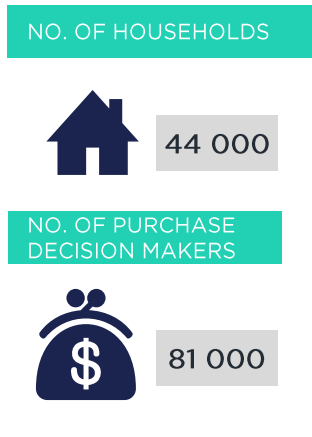

Highway/ Pinetown (East & West) - Durban

insights that ignite™

Highway / Pinetown (East & West) - Durban

PAST MONTH OR MORE OFTEN

%

Do Grocery Shopping	89	Spar	60	PnP Family	56	Checkers	56
Go to a Garage Shop	77	Engen	44	Shell Select	29	BP Express Shop	25
Buy Take-Aways	75	Nandos	40	KFC	37	Debonairs	34

BOUGHT OR LOOKED FOR IN P6M

%

Shoes & Clothing	95	Woolworths	46	Edgars	36	Mr Price	35

BOUGHT OR LOOKED FOR IN P12M

%

Audio Visual Appliances	38	Game	34	Hirschs	24	Makro	18
Large Appliances	38	Game	30	Hirschs	29	Makro	16
Small Electrical Appliances	57	Game	28	Hirschs	19	Clicks	13
Furniture	31	House & Home	20	Morkels	11	Joshua Doore	10
Computers	26	Game	23	Makro	20	Hirschs	17
Soft Furnishings/Home Accessories	27	Mr Price Home	39	Sheet Street	25	Game	18
DIY/Paint	19	Makro	35	Game	30	Build It	16

FINANCE

%

Banked	95	ABSA	32	FNB	26	Nedbank	25
Car Insurance	62	Budget	18	AA	12	Outsurance	11
Life Insurance	49	Old Mutual	23	Liberty/Stanlib	15	Discovery Life	14
Medical Aid	51	Discovery Health	38	Bonitas	14	Liberty Health	10