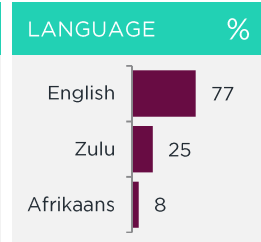

Highway/ Pinetown (East & West) - Durban

insights that ignite™

Highway / Pinetown (East & West) - Durban

PAST MONTH OR MORE OFTEN

%

Do Grocery Shopping	89	Spar	60	PnP Family	56	Checkers	56
Go to a Garage Shop	77	Engen	44	Shell Select	29	BP Express Shop	25
Buy Take-Aways	75	Nandos	40	KFC	37	Debonairs	34