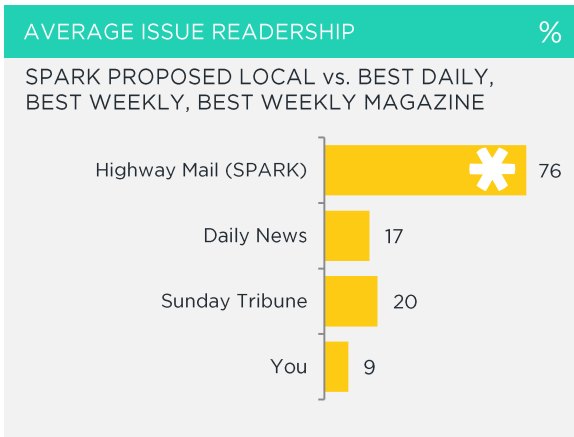

Highway/ Pinetown (East & West) - Durban

insights that ignite™

Highway / Pinetown (East & West) - Durban

PAST MONTH OR MORE OFTEN

%

Do Grocery Shopping	89	Spar	60	PnP Family	56	Checkers	56
Go to a Garage Shop	77	Engen	44	Shell Select	29	BP Express Shop	25
Buy Take-Aways	75	Nandos	40	KFC	37	Debonairs	34