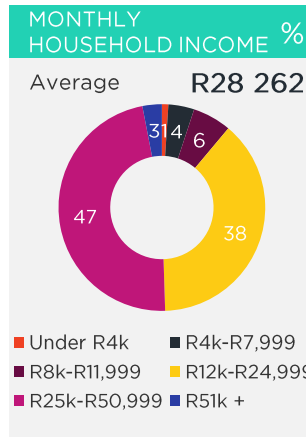

Highway/ Pinetown (East & West) - Durban

insights that ignite™

Highway / Pinetown (East & West) - Durban

PAST MONTH OR MORE OFTEN

%

Do Grocery Shopping	89	Spar	60	PnP Family	56	Checkers	56
Go to a Garage Shop	77	Engen	44	Shell Select	29	BP Express Shop	25
Buy Take-Aways	75	Nandos	40	KFC	37	Debonairs	34

BOUGHT OR LOOKED FOR IN P6M

%

Shoes & Clothing	95	Woolworths	46	Edgars	36	Mr Price	35

BOUGHT OR LOOKED FOR IN P12M

%

Audio Visual Appliances	38	Game	34	Hirschs	24	Makro	18
Large Appliances	38	Game	30	Hirschs	29	Makro	16
Small Electrical Appliances	57	Game	28	Hirschs	19	Clicks	13
Furniture	31	House & Home	20	Morkels	11	Joshua Doore	10
Computers	26	Game	23	Makro	20	Hirschs	17
Soft Furnishings/Home Accessories	27	Mr Price Home	39	Sheet Street	25	Game	18
DIY/Paint	19	Makro	35	Game	30	Build It	16

FINANCE

%

Banked	95	ABSA	32	FNB	26	Nedbank	25
Car Insurance	62	Budget	18	AA	12	Outsurance	11
Life Insurance	49	Old Mutual	23	Liberty/Stanlib	15	Discovery Life	14
Medical Aid	51	Discovery Health	38	Bonitas	14	Liberty Health	10