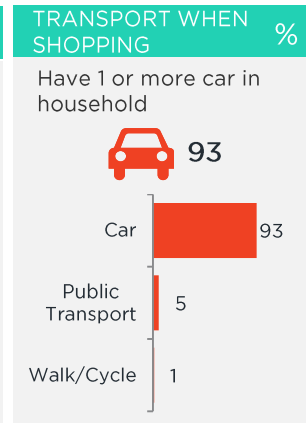

Highway/ Pinetown (East & West) - Durban

insights that ignite™

Highway / Pinetown (East & West) - Durban

PAST MONTH OR MORE OFTEN

%

Do Grocery Shopping	89	Spar	60	PnP Family	56	Checkers	56
Go to a Garage Shop	77	Engen	44	Shell Select	29	BP Express Shop	25
Buy Take-Aways	75	Nandos	40	KFC	37	Debonairs	34