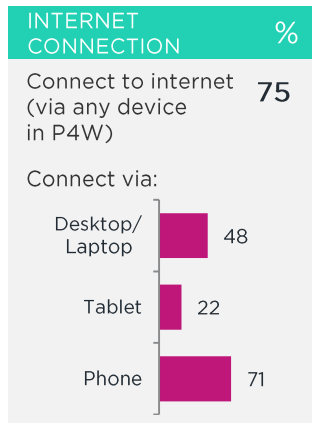

Highway/ Pinetown (East & West) - Durban

insights that ignite™

Highway / Pinetown (East & West) - Durban

PAST MONTH OR MORE OFTEN

%

Do Grocery Shopping	89	Spar	60	PnP Family	56	Checkers	56
Go to a Garage Shop	77	Engen	44	Shell Select	29	BP Express Shop	25
Buy Take-Aways	75	Nandos	40	KFC	37	Debonairs	34

BOUGHT OR LOOKED FOR IN P6M

%

Shoes & Clothing	95	Woolworths	46	Edgars	36	Mr Price	35

BOUGHT OR LOOKED FOR IN P12M

%

Audio Visual Appliances	38	Game	34	Hirschs	24	Makro	18
Large Appliances	38	Game	30	Hirschs	29	Makro	16
Small Electrical Appliances	57	Game	28	Hirschs	19	Clicks	13
Furniture	31	House & Home	20	Morkels	11	Joshua Doore	10
Computers	26	Game	23	Makro	20	Hirschs	17
Soft Furnishings/Home Accessories	27	Mr Price Home	39	Sheet Street	25	Game	18
DIY/Paint	19	Makro	35	Game	30	Build It	16

FINANCE

%

Banked	95	ABSA	32	FNB	26	Nedbank	25
Car Insurance	62	Budget	18	AA	12	Outsurance	11
Life Insurance	49	Old Mutual	23	Liberty/Stanlib	15	Discovery Life	14
Medical Aid	51	Discovery Health	38	Bonitas	14	Liberty Health	10