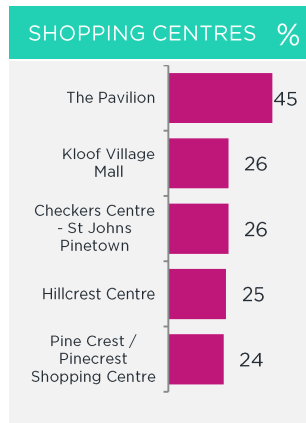

Highway/ Pinetown (East & West) - Durban

insights that ignite™

Highway / Pinetown (East & West) - Durban

PAST MONTH OR MORE OFTEN

%

Do Grocery Shopping	89	Spar	60	PnP Family	56	Checkers	56
Go to a Garage Shop	77	Engen	44	Shell Select	29	BP Express Shop	25
Buy Take-Aways	75	Nandos	40	KFC	37	Debonairs	34

BOUGHT OR LOOKED FOR IN P6M

%

Shoes & Clothing	95	Woolworths	46	Edgars	36	Mr Price	35
------------------	----	------------	----	--------	----	----------	----

BOUGHT OR LOOKED FOR IN P12M

%

Audio Visual Appliances	38	Game	34	Hirschs	24	Makro	18
Large Appliances	38	Game	30	Hirschs	29	Makro	16
Small Electrical Appliances	57	Game	28	Hirschs	19	Clicks	13
Furniture	31	House & Home	20	Morkels	11	Joshua Doore	10
Computers	26	Game	23	Makro	20	Hirschs	17
Soft Furnishings/Home Accessories	27	Mr Price Home	39	Sheet Street	25	Game	18
DIY/Paint	19	Makro	35	Game	30	Build It	16