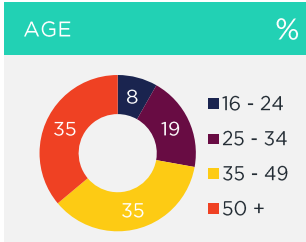

Highway/ Pinetown (East & West) - Durban

insights that ignite™

Highway / Pinetown (East & West) - Durban

PAST MONTH OR MORE OFTEN

%

Do Grocery Shopping	89	Spar	60	PnP Family	56	Checkers	56
Go to a Garage Shop	77	Engen	44	Shell Select	29	BP Express Shop	25
Buy Take-Aways	75	Nandos	40	KFC	37	Debonairs	34

BOUGHT OR LOOKED FOR IN P6M

%

Shoes & Clothing	95	Woolworths	46	Edgars	36	Mr Price	35

BOUGHT OR LOOKED FOR IN P12M

%

Audio Visual Appliances	38	Game	34	Hirschs	24	Makro	18
Large Appliances	38	Game	30	Hirschs	29	Makro	16
Small Electrical Appliances	57	Game	28	Hirschs	19	Clicks	13
Furniture	31	House & Home	20	Morkels	11	Joshua Doore	10
Computers	26	Game	23	Makro	20	Hirschs	17
Soft Furnishings/Home Accessories	27	Mr Price Home	39	Sheet Street	25	Game	18
DIY/Paint	19	Makro	35	Game	30	Build It	16

FINANCE

%

Banked	95	ABSA	32	FNB	26	Nedbank	25
Car Insurance	62	Budget	18	AA	12	Outsurance	11
Life Insurance	49	Old Mutual	23	Liberty/Stanlib	15	Discovery Life	14
Medical Aid	51	Discovery Health	38	Bonitas	14	Liberty Health	10