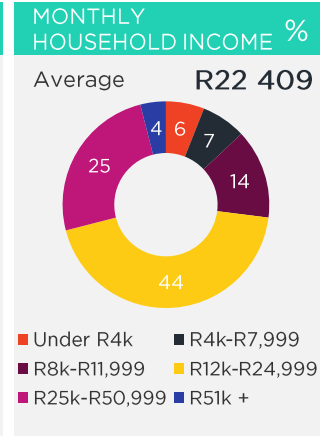

Germiston - JHB

insights that ignite™

Germiston - JHB

PAST MONTH OR MORE OFTEN

%

Do Grocery Shopping	96	PnP Family	60	Spar	55	Shoprite	32
Go to a Garage Shop	67	Engen	47	BP Express Shop	28	Caltex Star Mart	19
Buy Take-Aways	84	KFC	60	McDonalds	32	Wimpy	29

BOUGHT OR LOOKED FOR IN P6M

%

Shoes & Clothing	95	Edgars	47	Mr Price	34	Woolworths	28

BOUGHT OR LOOKED FOR IN P12M

%

Audio Visual Appliances	17	Game	44	Hi-Fi Corporation	13	Lewis	8
Large Appliances	23	Game	37	Makro	16	Hi-Fi Corporation	13
Small Electrical Appliances	34	Game	38	Makro	11	PnP Family	9
Furniture	16	OK Furniture	12	Lewis	12	Morkels	11
Computers*	7	Game	66	Makro	21	Hi-Fi Corporation	6
Soft Furnishings/Home Accessories	14	Mr Price Home	40	Game	20	Makro	19
DIY/Paint*	10	Cashbuild	30	Game	17	Makro	16

FINANCE

%

Banked	90	ABSA	35	FNB	26	Standard Bank	20
Car Insurance	41	Outsurance	21	Budget	15	Miway	11
Life Insurance	47	ABSA	16	Old Mutual	12	FNB	9
Medical Aid	34	Discovery Health	39	Bonitas	14	Other	10