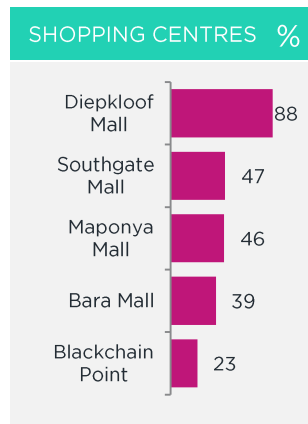

Diepkloof - Soweto

insights that ignite™

Diepkloof - Soweto

PAST MONTH OR MORE OFTEN %

Do Grocery Shopping	91	PnP Family	88	Shoprite	50	Fruit & Veg City	28
Go to a Garage Shop	32	Engen	42	BP Express Shop	40	Caltex Star Mart	15
Buy Take-Aways	81	KFC	75	McDonalds	32	Chicken Licken	31

BOUGHT OR LOOKED FOR IN P6M %

Shoes & Clothing	90	Mr Price	36	Edgars	32	Jet	25
------------------	----	----------	----	--------	----	-----	----

BOUGHT OR LOOKED FOR IN P12M %

Audio Visual Appliances*	8	Game	41	PnP Hyper	20	Hi-Fi Corporation	16
Large Appliances*	6	OK Furniture	40	Fair Price	14	Game	13
Small Electrical Appliances	23	Game	38	PnP Family	18	Shoprite	10
Furniture*	7	Independent/Specialist	22	Russells	21	Fair Price	18
Computers*	4	Game	26	Hi-Fi Corporation	25	Independent/Specialist	13
Soft Furnishings/Home Accessories	20	Mr Price Home	49	Sheet Street	32	PnP Family	19
DIY/Paint*	12	Cashbuild	45	Builders	29	Game	15