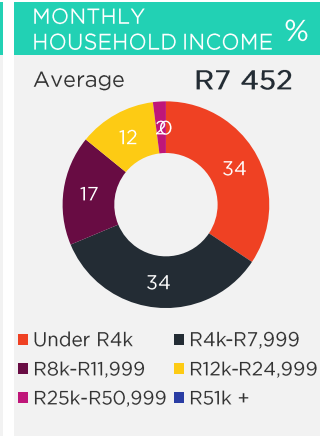

Chiawelo - Soweto

insights that ignite™

Chiawelo - Soweto

PAST MONTH OR MORE OFTEN

%

Do Grocery Shopping	94	Shoprite	91	PnP Family	42	Spaza Shop	42
Go to a Garage Shop*	16	BP Express Shop	35	Sasol Delight	34	Shell Select	21
Buy Take-Aways	79	KFC	67	Chicken Licken	32	Nandos	24

BOUGHT OR LOOKED FOR IN P6M

%

Shoes & Clothing	88	Edgars	39	Mr Price	34	Jet	32

BOUGHT OR LOOKED FOR IN P12M

%

Audio Visual Appliances*	12	Makro	22	PnP Hyper	20	Russells	18
Large Appliances*	10	Joshua Doore	27	Makro	25	OK Furniture	20
Small Electrical Appliances	29	Shoprite	26	PnP Hyper	16	Game	16
Furniture*	10	Makro	23	Russells	22	House & Home	13
Computers*	3	Makro	62	Samsung Store	23	Incredible Connection	23
Soft Furnishings/Home Accessories	20	Pep Stores	35	Sheet Street	33	Mr Price Home	27
DIY/Paint*	11	Cashbuild	44	PnP Hyper	19	CTM	9

FINANCE

%

Banked	73	Capitec	31	FNB	21	Standard Bank	21
Car Insurance*	5	First for Women	59	Miway	12	Standard Bank	10
Life Insurance*	4	Liberty/Stanlib	35	Standard Bank	21	Old Mutual	14
Medical Aid*	10	GEMS	21	Discovery Health	20	Liberty Health	18