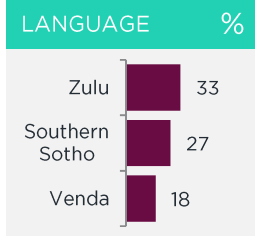

Chiawelo - Soweto

insights that ignite™

Chiawelo - Soweto

PAST MONTH OR MORE OFTEN

%

Do Grocery Shopping	94	Shoprite	91	PnP Family	42	Spaza Shop	42
Go to a Garage Shop*	16	BP Express Shop	35	Sasol Delight	34	Shell Select	21
Buy Take-Aways	79	KFC	67	Chicken Licken	32	Nandos	24