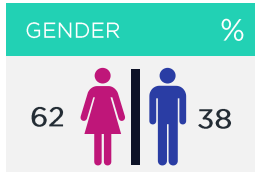

Chiawelo - Soweto

insights that ignite™

Chiawelo - Soweto

PAST MONTH OR MORE OFTEN

%

Do Grocery Shopping	94	Shoprite	91	PnP Family	42	Spaza Shop	42
Go to a Garage Shop*	16	BP Express Shop	35	Sasol Delight	34	Shell Select	21
Buy Take-Aways	79	KFC	67	Chicken Licken	32	Nandos	24

BOUGHT OR LOOKED FOR IN P6M

%

Shoes & Clothing	88	Edgars	39	Mr Price	34	Jet	32

BOUGHT OR LOOKED FOR IN P12M

%

Audio Visual Appliances*	12	Makro	22	PnP Hyper	20	Russells	18
Large Appliances*	10	Joshua Doore	27	Makro	25	OK Furniture	20
Small Electrical Appliances	29	Shoprite	26	PnP Hyper	16	Game	16
Furniture*	10	Makro	23	Russells	22	House & Home	13
Computers*	3	Makro	62	Samsung Store	23	Incredible Connection	23
Soft Furnishings/Home Accessories	20	Pep Stores	35	Sheet Street	33	Mr Price Home	27
DIY/Paint*	11	Cashbuild	44	PnP Hyper	19	CTM	9

FINANCE

%

Banked	73	Capitec	31	FNB	21	Standard Bank	21
Car Insurance*	5	First for Women	59	Miway	12	Standard Bank	10
Life Insurance*	4	Liberty/Stanlib	35	Standard Bank	21	Old Mutual	14
Medical Aid*	10	GEMS	21	Discovery Health	20	Liberty Health	18