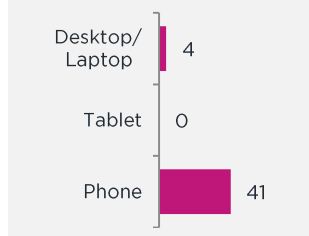

Chiawelo - Soweto

insights that ignite™

Chiawelo - Soweto

PAST MONTH OR MORE OFTEN

%

Do Grocery Shopping	94	Shoprite	91	PnP Family	42	Spaza Shop	42
Go to a Garage Shop*	16	BP Express Shop	35	Sasol Delight	34	Shell Select	21
Buy Take-Aways	79	KFC	67	Chicken Licken	32	Nandos	24

BOUGHT OR LOOKED FOR IN P6M

%

Shoes & Clothing	88	Edgars	39	Mr Price	34	Jet	32

BOUGHT OR LOOKED FOR IN P12M

%

Audio Visual Appliances*	12	Makro	22	PnP Hyper	20	Russells	18
Large Appliances*	10	Joshua Doore	27	Makro	25	OK Furniture	20
Small Electrical Appliances	29	Shoprite	26	PnP Hyper	16	Game	16
Furniture*	10	Makro	23	Russells	22	House & Home	13
Computers*	3	Makro	62	Samsung Store	23	Incredible Connection	23
Soft Furnishings/Home Accessories	20	Pep Stores	35	Sheet Street	33	Mr Price Home	27
DIY/Paint*	11	Cashbuild	44	PnP Hyper	19	CTM	9

FINANCE

%

Banked	73	Capitec	31	FNB	21	Standard Bank	21
Car Insurance*	5	First for Women	59	Miway	12	Standard Bank	10
Life Insurance*	4	Liberty/Stanlib	35	Standard Bank	21	Old Mutual	14
Medical Aid*	10	GEMS	21	Discovery Health	20	Liberty Health	18