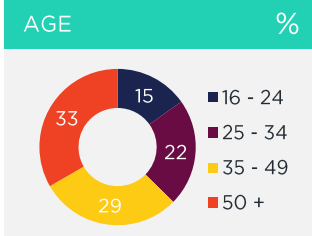

Chiawelo - Soweto

insights that ignite™

Chiawelo - Soweto

PAST MONTH OR MORE OFTEN

%

Do Grocery Shopping	94	Shoprite	91	PnP Family	42	Spaza Shop	42
Go to a Garage Shop*	16	BP Express Shop	35	Sasol Delight	34	Shell Select	21
Buy Take-Aways	79	KFC	67	Chicken Licken	32	Nandos	24

BOUGHT OR LOOKED FOR IN P6M

%

Shoes & Clothing	88	Edgars	39	Mr Price	34	Jet	32

BOUGHT OR LOOKED FOR IN P12M

%

Audio Visual Appliances*	12	Makro	22	PnP Hyper	20	Russells	18
Large Appliances*	10	Joshua Doore	27	Makro	25	OK Furniture	20
Small Electrical Appliances	29	Shoprite	26	PnP Hyper	16	Game	16
Furniture*	10	Makro	23	Russells	22	House & Home	13
Computers*	3	Makro	62	Samsung Store	23	Incredible Connection	23
Soft Furnishings/Home Accessories	20	Pep Stores	35	Sheet Street	33	Mr Price Home	27
DIY/Paint*	11	Cashbuild	44	PnP Hyper	19	CTM	9

FINANCE

%

Banked	73	Capitec	31	FNB	21	Standard Bank	21
Car Insurance*	5	First for Women	59	Miway	12	Standard Bank	10
Life Insurance*	4	Liberty/Stanlib	35	Standard Bank	21	Old Mutual	14
Medical Aid*	10	GEMS	21	Discovery Health	20	Liberty Health	18