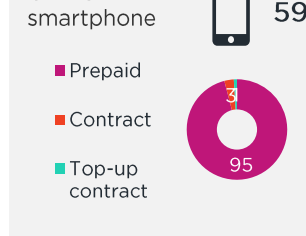

Chiawelo - Soweto

insights that ignite™

Chiawelo - Soweto

PAST MONTH OR MORE OFTEN

%

Do Grocery Shopping	94	Shoprite	91	PnP Family	42	Spaza Shop	42
Go to a Garage Shop*	16	BP Express Shop	35	Sasol Delight	34	Shell Select	21
Buy Take-Aways	79	KFC	67	Chicken Licken	32	Nandos	24

BOUGHT OR LOOKED FOR IN P6M

%

Shoes & Clothing	88	Edgars	39	Mr Price	34	Jet	32

BOUGHT OR LOOKED FOR IN P12M

%

Audio Visual Appliances*	12	Makro	22	PnP Hyper	20	Russells	18
Large Appliances*	10	Joshua Doore	27	Makro	25	OK Furniture	20
Small Electrical Appliances	29	Shoprite	26	PnP Hyper	16	Game	16
Furniture*	10	Makro	23	Russells	22	House & Home	13
Computers*	3	Makro	62	Samsung Store	23	Incredible Connection	23
Soft Furnishings/Home Accessories	20	Pep Stores	35	Sheet Street	33	Mr Price Home	27
DIY/Paint*	11	Cashbuild	44	PnP Hyper	19	CTM	9

FINANCE

%

Banked	73	Capitec	31	FNB	21	Standard Bank	21
Car Insurance*	5	First for Women	59	Miway	12	Standard Bank	10
Life Insurance*	4	Liberty/Stanlib	35	Standard Bank	21	Old Mutual	14
Medical Aid*	10	GEMS	21	Discovery Health	20	Liberty Health	18