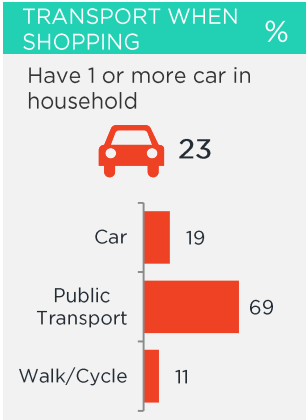

Chiawelo - Soweto

insights that ignite™

Chiawelo - Soweto

PAST MONTH OR MORE OFTEN

%

Do Grocery Shopping	94	Shoprite	91	PnP Family	42	Spaza Shop	42
Go to a Garage Shop*	16	BP Express Shop	35	Sasol Delight	34	Shell Select	21
Buy Take-Aways	79	KFC	67	Chicken Licken	32	Nandos	24

BOUGHT OR LOOKED FOR IN P6M

%

Shoes & Clothing	88	Edgars	39	Mr Price	34	Jet	32

BOUGHT OR LOOKED FOR IN P12M

%

Audio Visual Appliances*	12	Makro	22	PnP Hyper	20	Russells	18
Large Appliances*	10	Joshua Doore	27	Makro	25	OK Furniture	20
Small Electrical Appliances	29	Shoprite	26	PnP Hyper	16	Game	16
Furniture*	10	Makro	23	Russells	22	House & Home	13
Computers*	3	Makro	62	Samsung Store	23	Incredible Connection	23
Soft Furnishings/Home Accessories	20	Pep Stores	35	Sheet Street	33	Mr Price Home	27
DIY/Paint*	11	Cashbuild	44	PnP Hyper	19	CTM	9

FINANCE

%

Banked	73	Capitec	31	FNB	21	Standard Bank	21
Car Insurance*	5	First for Women	59	Miway	12	Standard Bank	10
Life Insurance*	4	Liberty/Stanlib	35	Standard Bank	21	Old Mutual	14
Medical Aid*	10	GEMS	21	Discovery Health	20	Liberty Health	18