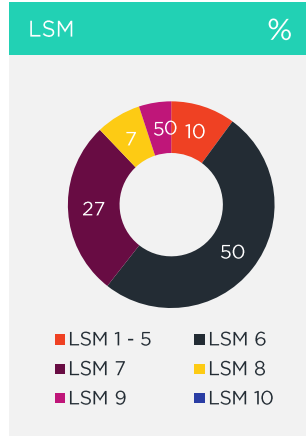

Chiawelo - Soweto

insights that ignite™

Chiawelo - Soweto

PAST MONTH OR MORE OFTEN

%

Do Grocery Shopping	94	Shoprite	91	PnP Family	42	Spaza Shop	42
Go to a Garage Shop*	16	BP Express Shop	35	Sasol Delight	34	Shell Select	21
Buy Take-Aways	79	KFC	67	Chicken Licken	32	Nandos	24