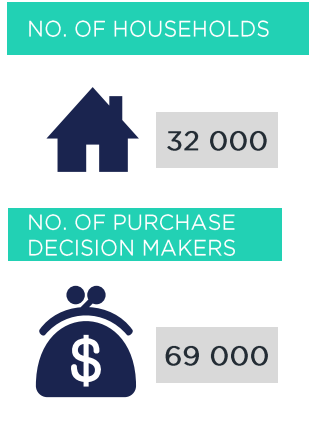

Chiawelo - Soweto

insights that ignite™

Chiawelo - Soweto

PAST MONTH OR MORE OFTEN

%

Do Grocery Shopping	94	Shoprite	91	PnP Family	42	Spaza Shop	42
Go to a Garage Shop*	16	BP Express Shop	35	Sasol Delight	34	Shell Select	21
Buy Take-Aways	79	KFC	67	Chicken Licken	32	Nandos	24

BOUGHT OR LOOKED FOR IN P6M

%

Shoes & Clothing	88	Edgars	39	Mr Price	34	Jet	32

BOUGHT OR LOOKED FOR IN P12M

%

Audio Visual Appliances*	12	Makro	22	PnP Hyper	20	Russells	18
Large Appliances*	10	Joshua Doore	27	Makro	25	OK Furniture	20
Small Electrical Appliances	29	Shoprite	26	PnP Hyper	16	Game	16
Furniture*	10	Makro	23	Russells	22	House & Home	13
Computers*	3	Makro	62	Samsung Store	23	Incredible Connection	23
Soft Furnishings/Home Accessories	20	Pep Stores	35	Sheet Street	33	Mr Price Home	27
DIY/Paint*	11	Cashbuild	44	PnP Hyper	19	CTM	9

FINANCE

%

Banked	73	Capitec	31	FNB	21	Standard Bank	21
Car Insurance*	5	First for Women	59	Miway	12	Standard Bank	10
Life Insurance*	4	Liberty/Stanlib	35	Standard Bank	21	Old Mutual	14
Medical Aid*	10	GEMS	21	Discovery Health	20	Liberty Health	18