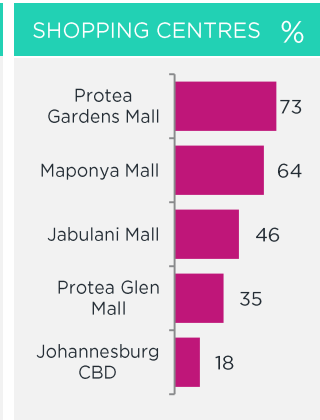

Chiawelo - Soweto

insights that ignite™

Chiawelo - Soweto

PAST MONTH OR MORE OFTEN

%

Do Grocery Shopping	94	Shoprite	91	PnP Family	42	Spaza Shop	42
Go to a Garage Shop*	16	BP Express Shop	35	Sasol Delight	34	Shell Select	21
Buy Take-Aways	79	KFC	67	Chicken Licken	32	Nandos	24

BOUGHT OR LOOKED FOR IN P6M

%

Shoes & Clothing	88	Edgars	39	Mr Price	34	Jet	32
------------------	----	--------	----	----------	----	-----	----

BOUGHT OR LOOKED FOR IN P12M

%

Audio Visual Appliances*	12	Makro	22	PnP Hyper	20	Russells	18
Large Appliances*	10	Joshua Doore	27	Makro	25	OK Furniture	20
Small Electrical Appliances	29	Shoprite	26	PnP Hyper	16	Game	16
Furniture*	10	Makro	23	Russells	22	House & Home	13
Computers*	3	Makro	62	Samsung Store	23	Incredible Connection	23
Soft Furnishings/Home Accessories	20	Pep Stores	35	Sheet Street	33	Mr Price Home	27
DIY/Paint*	11	Cashbuild	44	PnP Hyper	19	CTM	9