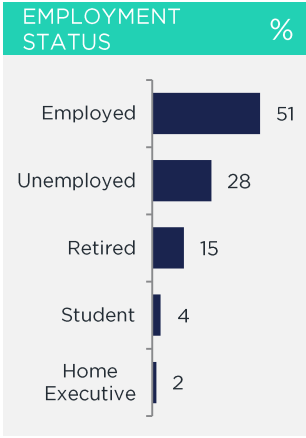

Chiawelo - Soweto

insights that ignite™

Chiawelo - Soweto

PAST MONTH OR MORE OFTEN

%

Do Grocery Shopping	94	Shoprite	91	PnP Family	42	Spaza Shop	42
Go to a Garage Shop*	16	BP Express Shop	35	Sasol Delight	34	Shell Select	21
Buy Take-Aways	79	KFC	67	Chicken Licken	32	Nandos	24

BOUGHT OR LOOKED FOR IN P6M

%

Shoes & Clothing	88	Edgars	39	Mr Price	34	Jet	32

BOUGHT OR LOOKED FOR IN P12M

%

Audio Visual Appliances*	12	Makro	22	PnP Hyper	20	Russells	18
Large Appliances*	10	Joshua Doore	27	Makro	25	OK Furniture	20
Small Electrical Appliances	29	Shoprite	26	PnP Hyper	16	Game	16
Furniture*	10	Makro	23	Russells	22	House & Home	13
Computers*	3	Makro	62	Samsung Store	23	Incredible Connection	23
Soft Furnishings/Home Accessories	20	Pep Stores	35	Sheet Street	33	Mr Price Home	27
DIY/Paint*	11	Cashbuild	44	PnP Hyper	19	CTM	9

FINANCE

%

Banked	73	Capitec	31	FNB	21	Standard Bank	21
Car Insurance*	5	First for Women	59	Miway	12	Standard Bank	10
Life Insurance*	4	Liberty/Stanlib	35	Standard Bank	21	Old Mutual	14
Medical Aid*	10	GEMS	21	Discovery Health	20	Liberty Health	18