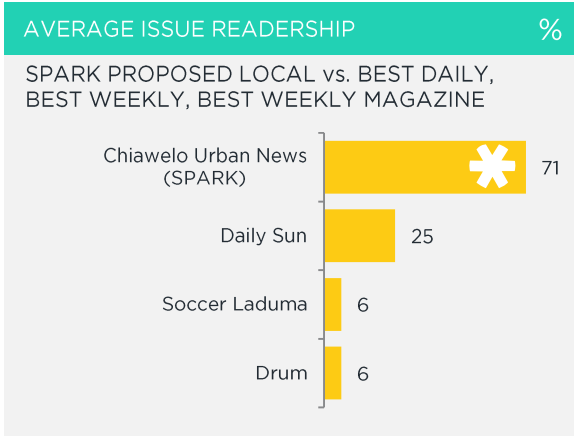

Chiawelo - Soweto

insights that ignite™

Chiawelo - Soweto

PAST MONTH OR MORE OFTEN

%

Do Grocery Shopping	94	Shoprite	91	PnP Family	42	Spaza Shop	42
Go to a Garage Shop*	16	BP Express Shop	35	Sasol Delight	34	Shell Select	21
Buy Take-Aways	79	KFC	67	Chicken Licken	32	Nandos	24

BOUGHT OR LOOKED FOR IN P6M

%

Shoes & Clothing	88	Edgars	39	Mr Price	34	Jet	32

BOUGHT OR LOOKED FOR IN P12M

%

Audio Visual Appliances*	12	Makro	22	PnP Hyper	20	Russells	18
Large Appliances*	10	Joshua Doore	27	Makro	25	OK Furniture	20
Small Electrical Appliances	29	Shoprite	26	PnP Hyper	16	Game	16
Furniture*	10	Makro	23	Russells	22	House & Home	13
Computers*	3	Makro	62	Samsung Store	23	Incredible Connection	23
Soft Furnishings/Home Accessories	20	Pep Stores	35	Sheet Street	33	Mr Price Home	27
DIY/Paint*	11	Cashbuild	44	PnP Hyper	19	CTM	9

FINANCE

%

Banked	73	Capitec	31	FNB	21	Standard Bank	21
Car Insurance*	5	First for Women	59	Miway	12	Standard Bank	10
Life Insurance*	4	Liberty/Stanlib	35	Standard Bank	21	Old Mutual	14
Medical Aid*	10	GEMS	21	Discovery Health	20	Liberty Health	18