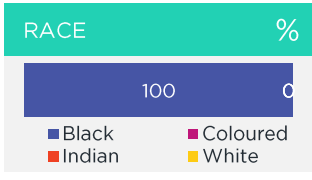

Chiawelo - Soweto

insights that ignite™

Chiawelo - Soweto

PAST MONTH OR MORE OFTEN

%

Do Grocery Shopping	94	Shoprite	91	PnP Family	42	Spaza Shop	42
Go to a Garage Shop*	16	BP Express Shop	35	Sasol Delight	34	Shell Select	21
Buy Take-Aways	79	KFC	67	Chicken Licken	32	Nandos	24