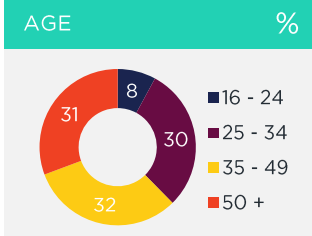

Zola - Soweto

insights that ignite™

Zola - Soweto

PAST MONTH OR MORE OFTEN

%

Do Grocery Shopping	96	Shoprite	98	Spaza Shop	41	Fruit & Veg City	25
Go to a Garage Shop*	17	Engen	65	BP Express Shop	43	Shell Select	15
Buy Take-Aways	81	KFC	65	Chicken Licken	51	Debonairs	23

BOUGHT OR LOOKED FOR IN P6M

%

Shoes & Clothing	93	Edgars	46	Jet	39	Mr Price	35

BOUGHT OR LOOKED FOR IN P12M

%

Audio Visual Appliances*	14	Game	45	PnP Hyper	29	Incredible Connection	23
Large Appliances*	10	Game	44	PnP Hyper	19	OK Furniture	15
Small Electrical Appliances	30	Shoprite	43	Game	35	PnP Hyper	15
Furniture*	7	Game	44	Morkels	22	Makro	21
Computers*	4	Game	94	Incredible Connection	33	Makro	25
Soft Furnishings/Home Accessories	22	Mr Price Home	32	Shoprite	24	Pep Stores	19
DIY/Paint*	15	Cashbuild	27	Game	20	PnP Hyper	18

FINANCE

%

Banked	54	Capitec	39	Standard Bank	25	FNB	24
Car Insurance*	4	Miway	48	AA	18	Hollard	17
Life Insurance*	6	Clientele	45	Old Mutual	17	Liberty/Stanlib	16
Medical Aid*	3	Discovery Health	54	Bonitas	48	Liberty Health	9