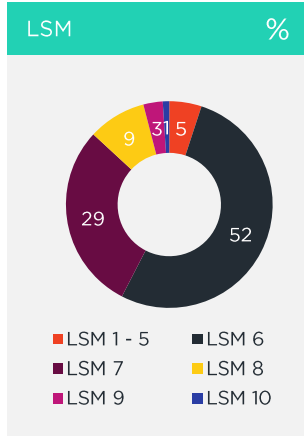

Zola - Soweto

insights that ignite™

Zola - Soweto

PAST MONTH OR MORE OFTEN

%

Do Grocery Shopping	96	Shoprite	98	Spaza Shop	41	Fruit & Veg City	25
Go to a Garage Shop*	17	Engen	65	BP Express Shop	43	Shell Select	15
Buy Take-Aways	81	KFC	65	Chicken Licken	51	Debonairs	23