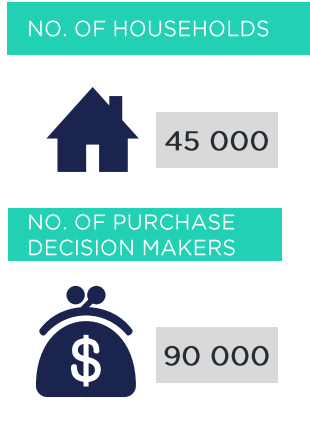

Zola - Soweto

insights that ignite™

Zola - Soweto

PAST MONTH OR MORE OFTEN

%

Do Grocery Shopping	96	Shoprite	98	Spaza Shop	41	Fruit & Veg City	25
Go to a Garage Shop*	17	Engen	65	BP Express Shop	43	Shell Select	15
Buy Take-Aways	81	KFC	65	Chicken Licken	51	Debonairs	23

BOUGHT OR LOOKED FOR IN P6M

%

Shoes & Clothing	93	Edgars	46	Jet	39	Mr Price	35

BOUGHT OR LOOKED FOR IN P12M

%

Audio Visual Appliances*	14	Game	45	PnP Hyper	29	Incredible Connection	23
Large Appliances*	10	Game	44	PnP Hyper	19	OK Furniture	15
Small Electrical Appliances	30	Shoprite	43	Game	35	PnP Hyper	15
Furniture*	7	Game	44	Morkels	22	Makro	21
Computers*	4	Game	94	Incredible Connection	33	Makro	25
Soft Furnishings/Home Accessories	22	Mr Price Home	32	Shoprite	24	Pep Stores	19
DIY/Paint*	15	Cashbuild	27	Game	20	PnP Hyper	18

FINANCE

%

Banked	54	Capitec	39	Standard Bank	25	FNB	24
Car Insurance*	4	Miway	48	AA	18	Hollard	17
Life Insurance*	6	Clientele	45	Old Mutual	17	Liberty/Stanlib	16
Medical Aid*	3	Discovery Health	54	Bonitas	48	Liberty Health	9