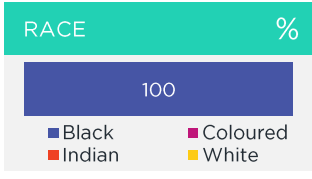

Zola - Soweto

insights that ignite™

Zola - Soweto

PAST MONTH OR MORE OFTEN

%

Do Grocery Shopping	96	Shoprite	98	Spaza Shop	41	Fruit & Veg City	25
Go to a Garage Shop*	17	Engen	65	BP Express Shop	43	Shell Select	15
Buy Take-Aways	81	KFC	65	Chicken Licken	51	Debonairs	23