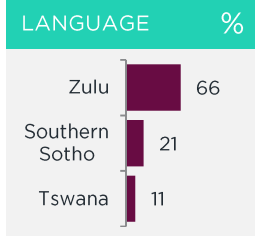

Zola - Soweto

insights that ignite™

Zola - Soweto

PAST MONTH OR MORE OFTEN

%

Do Grocery Shopping	96	Shoprite	98	Spaza Shop	41	Fruit & Veg City	25
Go to a Garage Shop*	17	Engen	65	BP Express Shop	43	Shell Select	15
Buy Take-Aways	81	KFC	65	Chicken Licken	51	Debonairs	23