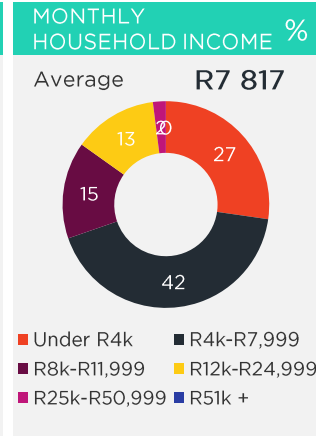

Zola - Soweto

insights that ignite™

Zola - Soweto

PAST MONTH OR MORE OFTEN

%

Do Grocery Shopping	96	Shoprite	98	Spaza Shop	41	Fruit & Veg City	25
Go to a Garage Shop*	17	Engen	65	BP Express Shop	43	Shell Select	15
Buy Take-Aways	81	KFC	65	Chicken Licken	51	Debonairs	23

BOUGHT OR LOOKED FOR IN P6M

%

Shoes & Clothing	93	Edgars	46	Jet	39	Mr Price	35

BOUGHT OR LOOKED FOR IN P12M

%

Audio Visual Appliances*	14	Game	45	PnP Hyper	29	Incredible Connection	23
Large Appliances*	10	Game	44	PnP Hyper	19	OK Furniture	15
Small Electrical Appliances	30	Shoprite	43	Game	35	PnP Hyper	15
Furniture*	7	Game	44	Morkels	22	Makro	21
Computers*	4	Game	94	Incredible Connection	33	Makro	25
Soft Furnishings/Home Accessories	22	Mr Price Home	32	Shoprite	24	Pep Stores	19
DIY/Paint*	15	Cashbuild	27	Game	20	PnP Hyper	18

FINANCE

%

Banked	54	Capitec	39	Standard Bank	25	FNB	24
Car Insurance*	4	Miway	48	AA	18	Hollard	17
Life Insurance*	6	Clientele	45	Old Mutual	17	Liberty/Stanlib	16
Medical Aid*	3	Discovery Health	54	Bonitas	48	Liberty Health	9