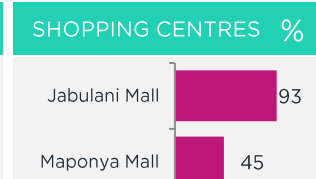

Zola - Soweto

insights that ignite™

Zola - Soweto

PAST MONTH OR MORE OFTEN

%

Do Grocery Shopping	96	Shoprite	98	Spaza Shop	41	Fruit & Veg City	25
Go to a Garage Shop*	17	Engen	65	BP Express Shop	43	Shell Select	15
Buy Take-Aways	81	KFC	65	Chicken Licken	51	Debonairs	23