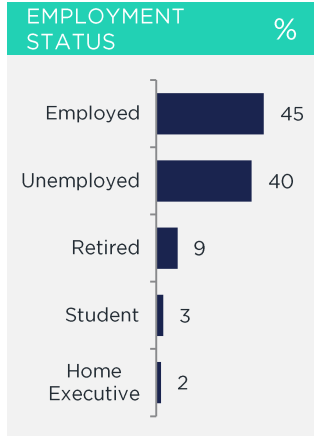

Zola - Soweto

insights that ignite™

Zola - Soweto

PAST MONTH OR MORE OFTEN

%

Do Grocery Shopping	96	Shoprite	98	Spaza Shop	41	Fruit & Veg City	25
Go to a Garage Shop*	17	Engen	65	BP Express Shop	43	Shell Select	15
Buy Take-Aways	81	KFC	65	Chicken Licken	51	Debonairs	23

BOUGHT OR LOOKED FOR IN P6M

%

Shoes & Clothing	93	Edgars	46	Jet	39	Mr Price	35

BOUGHT OR LOOKED FOR IN P12M

%

Audio Visual Appliances*	14	Game	45	PnP Hyper	29	Incredible Connection	23
Large Appliances*	10	Game	44	PnP Hyper	19	OK Furniture	15
Small Electrical Appliances	30	Shoprite	43	Game	35	PnP Hyper	15
Furniture*	7	Game	44	Morkels	22	Makro	21
Computers*	4	Game	94	Incredible Connection	33	Makro	25
Soft Furnishings/Home Accessories	22	Mr Price Home	32	Shoprite	24	Pep Stores	19
DIY/Paint*	15	Cashbuild	27	Game	20	PnP Hyper	18

FINANCE

%

Banked	54	Capitec	39	Standard Bank	25	FNB	24
Car Insurance*	4	Miway	48	AA	18	Hollard	17
Life Insurance*	6	Clientele	45	Old Mutual	17	Liberty/Stanlib	16
Medical Aid*	3	Discovery Health	54	Bonitas	48	Liberty Health	9