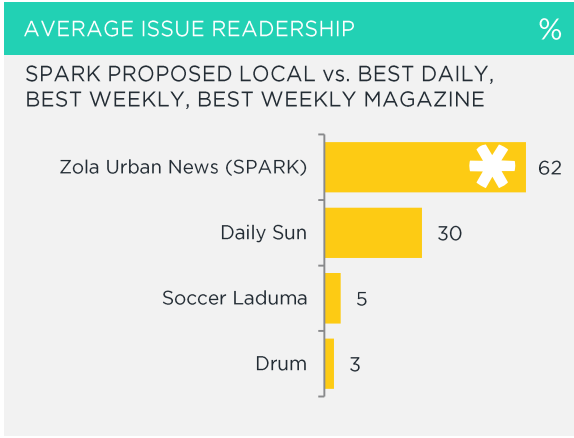

Zola - Soweto

insights that ignite™

Zola - Soweto

PAST MONTH OR MORE OFTEN

%

Do Grocery Shopping	96	Shoprite	98	Spaza Shop	41	Fruit & Veg City	25
Go to a Garage Shop*	17	Engen	65	BP Express Shop	43	Shell Select	15
Buy Take-Aways	81	KFC	65	Chicken Licken	51	Debonairs	23

BOUGHT OR LOOKED FOR IN P6M

%

Shoes & Clothing	93	Edgars	46	Jet	39	Mr Price	35

BOUGHT OR LOOKED FOR IN P12M

%

Audio Visual Appliances*	14	Game	45	PnP Hyper	29	Incredible Connection	23
Large Appliances*	10	Game	44	PnP Hyper	19	OK Furniture	15
Small Electrical Appliances	30	Shoprite	43	Game	35	PnP Hyper	15
Furniture*	7	Game	44	Morkels	22	Makro	21
Computers*	4	Game	94	Incredible Connection	33	Makro	25
Soft Furnishings/Home Accessories	22	Mr Price Home	32	Shoprite	24	Pep Stores	19
DIY/Paint*	15	Cashbuild	27	Game	20	PnP Hyper	18

FINANCE

%

Banked	54	Capitec	39	Standard Bank	25	FNB	24
Car Insurance*	4	Miway	48	AA	18	Hollard	17
Life Insurance*	6	Clientele	45	Old Mutual	17	Liberty/Stanlib	16
Medical Aid*	3	Discovery Health	54	Bonitas	48	Liberty Health	9