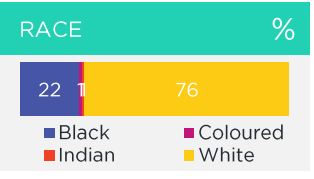

Hartbeespoort

insights that ignite™

PAST MONTH OR MORE OFTEN

%

Do Grocery Shopping	94	Spar	67	Checkers	50	PnP Hyper	47
Go to a Garage Shop	75	Engen	39	BP Express Shop	31	Bonjour (Total)	31
Buy Take-Aways	92	KFC	53	Spur	33	McDonalds	27

BOUGHT OR LOOKED FOR IN P6M

%

Shoes & Clothing	92	Edgars	40	Mr Price	39	Woolworths	37

BOUGHT OR LOOKED FOR IN P12M

%

Audio Visual Appliances*	18	Game	38	Makro	35	Independent/Specialist	22
Large Appliances*	16	Game	41	Makro	25	House & Home	24
Small Electrical Appliances*	21	Game	33	Makro	19	House & Home	18
Furniture*	16	House & Home	38	Russells	19	At Home	13
Computers*	10	Incredible Connection	43	Game	30	Makro	25
Soft Furnishings/Home Accessories	17	Mr Price Home	34	At Home	22	Sheet Street	19
DIY/Paint*	15	Builders	48	Other	31	Cashbuild	23

FINANCE

%

Banked	72	ABSA	41	FNB	29	Standard Bank	19
Car Insurance	47	Other	26	Wesbank	16	Outsurance	8
Life Insurance	37	Other	24	Discovery Life	12	FNB	11
Medical Aid	56	Bonitas	37	Discovery Health	28	Medihelp	12