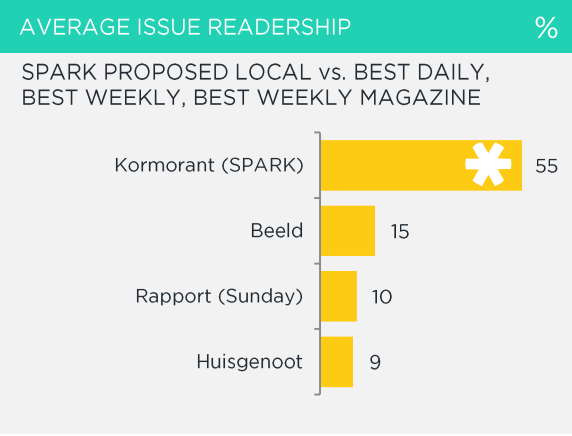

Hartbeespoort

insights that ignite™

PAST MONTH OR MORE OFTEN

%

Do Grocery Shopping	94	Spar	67	Checkers	50	PnP Hyper	47
Go to a Garage Shop	75	Engen	39	BP Express Shop	31	Bonjour (Total)	31
Buy Take-Aways	92	KFC	53	Spur	33	McDonalds	27

BOUGHT OR LOOKED FOR IN P6M

%

Shoes & Clothing	92	Edgars	40	Mr Price	39	Woolworths	37

BOUGHT OR LOOKED FOR IN P12M

%

Audio Visual Appliances*	18	Game	38	Makro	35	Independent/Specialist	22
Large Appliances*	16	Game	41	Makro	25	House & Home	24
Small Electrical Appliances*	21	Game	33	Makro	19	House & Home	18
Furniture*	16	House & Home	38	Russells	19	At Home	13
Computers*	10	Incredible Connection	43	Game	30	Makro	25
Soft Furnishings/Home Accessories	17	Mr Price Home	34	At Home	22	Sheet Street	19
DIY/Paint*	15	Builders	48	Other	31	Cashbuild	23

FINANCE

%

Banked	72	ABSA	41	FNB	29	Standard Bank	19
Car Insurance	47	Other	26	Wesbank	16	Outsurance	8
Life Insurance	37	Other	24	Discovery Life	12	FNB	11
Medical Aid	56	Bonitas	37	Discovery Health	28	Medihelp	12