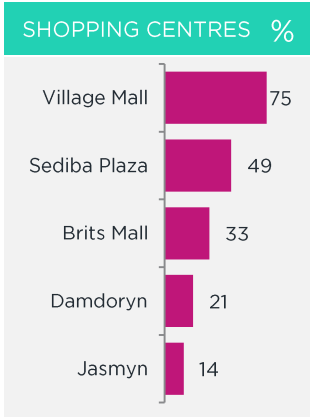

## PAST MONTH OR MORE OFTEN

%

Do Grocery Shopping	94	Spar	67	Checkers	50	PnP Hyper	47
Go to a Garage Shop	75	Engen	39	BP Express Shop	31	Bonjour (Total)	31
Buy Take-Aways	92	KFC	53	Spur	33	McDonalds	27

## BOUGHT OR LOOKED FOR IN P6M

%

Shoes & Clothing	92	Edgars	40	Mr Price	39	Woolworths	37
------------------	----	--------	----	----------	----	------------	----