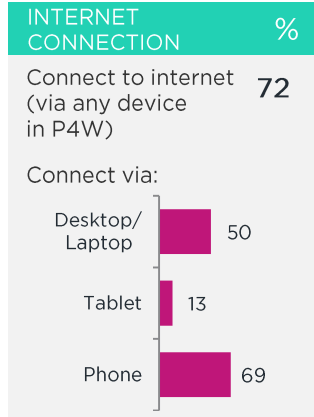

Hartbeespoort

insights that ignite™

PAST MONTH OR MORE OFTEN

%

Do Grocery Shopping	94	Spar	67	Checkers	50	PnP Hyper	47
Go to a Garage Shop	75	Engen	39	BP Express Shop	31	Bonjour (Total)	31
Buy Take-Aways	92	KFC	53	Spur	33	McDonalds	27

BOUGHT OR LOOKED FOR IN P6M

%

Shoes & Clothing	92	Edgars	40	Mr Price	39	Woolworths	37

BOUGHT OR LOOKED FOR IN P12M

%

Audio Visual Appliances*	18	Game	38	Makro	35	Independent/Specialist	22
Large Appliances*	16	Game	41	Makro	25	House & Home	24
Small Electrical Appliances*	21	Game	33	Makro	19	House & Home	18
Furniture*	16	House & Home	38	Russells	19	At Home	13
Computers*	10	Incredible Connection	43	Game	30	Makro	25
Soft Furnishings/Home Accessories	17	Mr Price Home	34	At Home	22	Sheet Street	19
DIY/Paint*	15	Builders	48	Other	31	Cashbuild	23

FINANCE

%

Banked	72	ABSA	41	FNB	29	Standard Bank	19
Car Insurance	47	Other	26	Wesbank	16	Outsurance	8
Life Insurance	37	Other	24	Discovery Life	12	FNB	11
Medical Aid	56	Bonitas	37	Discovery Health	28	Medihelp	12