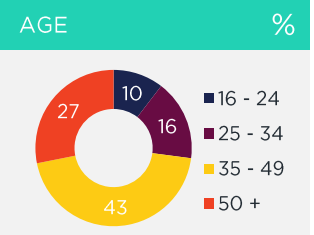

Hartbeespoort

insights that ignite™

PAST MONTH OR MORE OFTEN

%

Do Grocery Shopping	94	Spar	67	Checkers	50	PnP Hyper	47
Go to a Garage Shop	75	Engen	39	BP Express Shop	31	Bonjour (Total)	31
Buy Take-Aways	92	KFC	53	Spur	33	McDonalds	27

BOUGHT OR LOOKED FOR IN P6M

%

Shoes & Clothing	92	Edgars	40	Mr Price	39	Woolworths	37

BOUGHT OR LOOKED FOR IN P12M

%

Audio Visual Appliances*	18	Game	38	Makro	35	Independent/Specialist	22
Large Appliances*	16	Game	41	Makro	25	House & Home	24
Small Electrical Appliances*	21	Game	33	Makro	19	House & Home	18
Furniture*	16	House & Home	38	Russells	19	At Home	13
Computers*	10	Incredible Connection	43	Game	30	Makro	25
Soft Furnishings/Home Accessories	17	Mr Price Home	34	At Home	22	Sheet Street	19
DIY/Paint*	15	Builders	48	Other	31	Cashbuild	23

FINANCE

%

Banked	72	ABSA	41	FNB	29	Standard Bank	19
Car Insurance	47	Other	26	Wesbank	16	Outsurance	8
Life Insurance	37	Other	24	Discovery Life	12	FNB	11
Medical Aid	56	Bonitas	37	Discovery Health	28	Medihelp	12