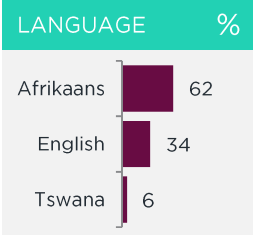

Hartbeespoort

insights that ignite™

PAST MONTH OR MORE OFTEN

%

Do Grocery Shopping	94	Spar	67	Checkers	50	PnP Hyper	47
Go to a Garage Shop	75	Engen	39	BP Express Shop	31	Bonjour (Total)	31
Buy Take-Aways	92	KFC	53	Spur	33	McDonalds	27

BOUGHT OR LOOKED FOR IN P6M

%

Shoes & Clothing	92	Edgars	40	Mr Price	39	Woolworths	37

BOUGHT OR LOOKED FOR IN P12M

%

Audio Visual Appliances*	18	Game	38	Makro	35	Independent/Specialist	22
Large Appliances*	16	Game	41	Makro	25	House & Home	24
Small Electrical Appliances*	21	Game	33	Makro	19	House & Home	18
Furniture*	16	House & Home	38	Russells	19	At Home	13
Computers*	10	Incredible Connection	43	Game	30	Makro	25
Soft Furnishings/Home Accessories	17	Mr Price Home	34	At Home	22	Sheet Street	19
DIY/Paint*	15	Builders	48	Other	31	Cashbuild	23

FINANCE

%

Banked	72	ABSA	41	FNB	29	Standard Bank	19
Car Insurance	47	Other	26	Wesbank	16	Outsurance	8
Life Insurance	37	Other	24	Discovery Life	12	FNB	11
Medical Aid	56	Bonitas	37	Discovery Health	28	Medihelp	12