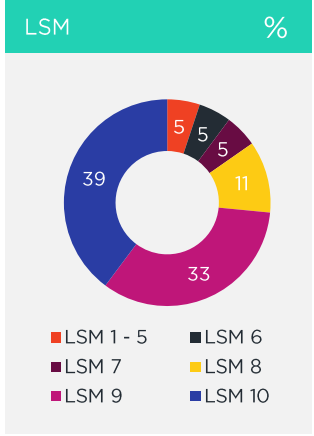

Hartbeespoort

insights that ignite™

PAST MONTH OR MORE OFTEN

%

Do Grocery Shopping	94	Spar	67	Checkers	50	PnP Hyper	47
Go to a Garage Shop	75	Engen	39	BP Express Shop	31	Bonjour (Total)	31
Buy Take-Aways	92	KFC	53	Spur	33	McDonalds	27

BOUGHT OR LOOKED FOR IN P6M

%

Shoes & Clothing	92	Edgars	40	Mr Price	39	Woolworths	37

BOUGHT OR LOOKED FOR IN P12M

%

Audio Visual Appliances*	18	Game	38	Makro	35	Independent/Specialist	22
Large Appliances*	16	Game	41	Makro	25	House & Home	24
Small Electrical Appliances*	21	Game	33	Makro	19	House & Home	18
Furniture*	16	House & Home	38	Russells	19	At Home	13
Computers*	10	Incredible Connection	43	Game	30	Makro	25
Soft Furnishings/Home Accessories	17	Mr Price Home	34	At Home	22	Sheet Street	19
DIY/Paint*	15	Builders	48	Other	31	Cashbuild	23

FINANCE

%

Banked	72	ABSA	41	FNB	29	Standard Bank	19
Car Insurance	47	Other	26	Wesbank	16	Outsurance	8
Life Insurance	37	Other	24	Discovery Life	12	FNB	11
Medical Aid	56	Bonitas	37	Discovery Health	28	Medihelp	12