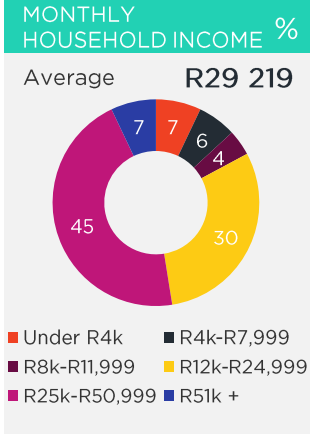

Hartbeespoort

insights that ignite™

PAST MONTH OR MORE OFTEN

%

Do Grocery Shopping	94	Spar	67	Checkers	50	PnP Hyper	47
Go to a Garage Shop	75	Engen	39	BP Express Shop	31	Bonjour (Total)	31
Buy Take-Aways	92	KFC	53	Spur	33	McDonalds	27

BOUGHT OR LOOKED FOR IN P6M

%

Shoes & Clothing	92	Edgars	40	Mr Price	39	Woolworths	37

BOUGHT OR LOOKED FOR IN P12M

%

Audio Visual Appliances*	18	Game	38	Makro	35	Independent/Specialist	22
Large Appliances*	16	Game	41	Makro	25	House & Home	24
Small Electrical Appliances*	21	Game	33	Makro	19	House & Home	18
Furniture*	16	House & Home	38	Russells	19	At Home	13
Computers*	10	Incredible Connection	43	Game	30	Makro	25
Soft Furnishings/Home Accessories	17	Mr Price Home	34	At Home	22	Sheet Street	19
DIY/Paint*	15	Builders	48	Other	31	Cashbuild	23

FINANCE

%

Banked	72	ABSA	41	FNB	29	Standard Bank	19
Car Insurance	47	Other	26	Wesbank	16	Outsurance	8
Life Insurance	37	Other	24	Discovery Life	12	FNB	11
Medical Aid	56	Bonitas	37	Discovery Health	28	Medihelp	12