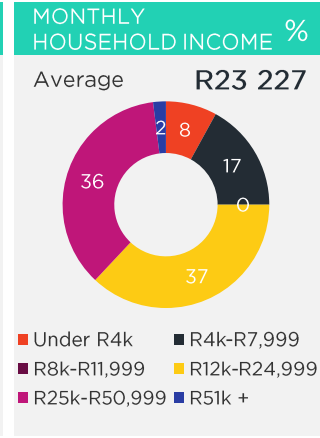

White River

insights that ignite™

White River

PAST MONTH OR MORE OFTEN

%

Do Grocery Shopping	91	Spar	66	Shoprite	56	PnP Family	32
Go to a Garage Shop	74	Engen	68	Caltex Star Mart	35	BP Express Shop	18
Buy Take-Aways	90	KFC	64	Spur	29	Steers	28

BOUGHT OR LOOKED FOR IN P6M

%

Shoes & Clothing	99	Edgars	50	Mr Price	33	Jet	28

BOUGHT OR LOOKED FOR IN P12M

%

Audio Visual Appliances*	15	Makro	35	Hi-Fi Corporation	31	Game	29
Large Appliances*	17	Makro	46	Game	25	Hi-Fi Corporation	14
Small Electrical Appliances	31	Shoprite	27	Game	22	Makro	18
Furniture*	15	OK Furniture	39	Russells	17	Price n Pride	15
Computers*	11	Makro	32	Hirschs	30	Matrix Warehouse	25
Soft Furnishings/Home Accessories*	21	Mr Price Home	46	Ackermans	19	Shoprite	18
DIY/Paint*	11	Builders	26	PnP Hyper	18	Game	16

FINANCE

%

Banked	66	Capitec	30	ABSA	24	Standard Bank	22
Car Insurance*	17	Dont know	19	iWYZE	18	Other	18
Life Insurance*	19	Old Mutual	27	Discovery Life	21	Liberty/Stanlib	16
Medical Aid	57	Discovery Health	27	Bonitas	18	GEMS	17