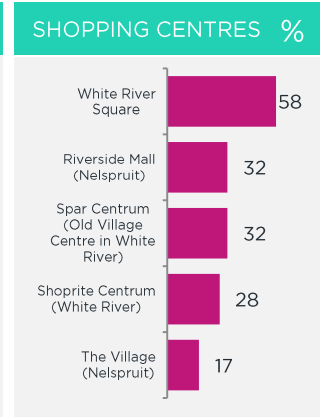

White River

insights that ignite™

White River

PAST MONTH OR MORE OFTEN

%

Do Grocery Shopping	91	Spar	66	Shoprite	56	PnP Family	32
Go to a Garage Shop	74	Engen	68	Caltex Star Mart	35	BP Express Shop	18
Buy Take-Aways	90	KFC	64	Spur	29	Steers	28

BOUGHT OR LOOKED FOR IN P6M

%

Shoes & Clothing	99	Edgars	50	Mr Price	33	Jet	28
------------------	----	--------	----	----------	----	-----	----

BOUGHT OR LOOKED FOR IN P12M

%

Audio Visual Appliances*	15	Makro	35	Hi-Fi Corporation	31	Game	29
Large Appliances*	17	Makro	46	Game	25	Hi-Fi Corporation	14
Small Electrical Appliances	31	Shoprite	27	Game	22	Makro	18
Furniture*	15	OK Furniture	39	Russells	17	Price n Pride	15
Computers*	11	Makro	32	Hirschs	30	Matrix Warehouse	25
Soft Furnishings/Home Accessories*	21	Mr Price Home	46	Ackermans	19	Shoprite	18
DIY/Paint*	11	Builders	26	PnP Hyper	18	Game	16