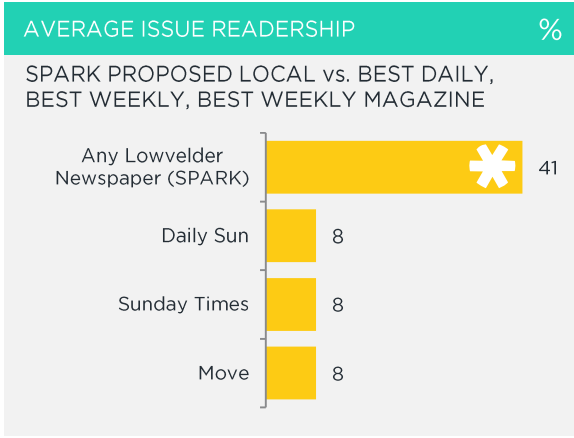

White River

insights that ignite™

White River

PAST MONTH OR MORE OFTEN

%

Do Grocery Shopping	91	Spar	66	Shoprite	56	PnP Family	32
Go to a Garage Shop	74	Engen	68	Caltex Star Mart	35	BP Express Shop	18
Buy Take-Aways	90	KFC	64	Spur	29	Steers	28