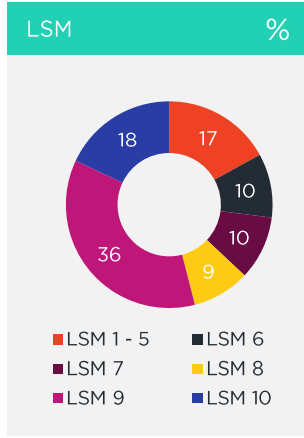

White River

insights that ignite™

White River

PAST MONTH OR MORE OFTEN

%

Do Grocery Shopping	91	Spar	66	Shoprite	56	PnP Family	32
Go to a Garage Shop	74	Engen	68	Caltex Star Mart	35	BP Express Shop	18
Buy Take-Aways	90	KFC	64	Spur	29	Steers	28