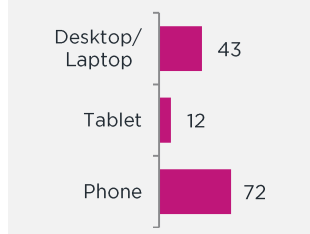

White River

insights that ignite™

White River

PAST MONTH OR MORE OFTEN

%

Do Grocery Shopping	91	Spar	66	Shoprite	56	PnP Family	32
Go to a Garage Shop	74	Engen	68	Caltex Star Mart	35	BP Express Shop	18
Buy Take-Aways	90	KFC	64	Spur	29	Steers	28