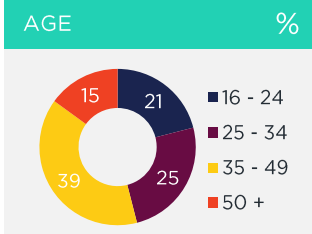

White River

insights that ignite™

White River

PAST MONTH OR MORE OFTEN

%

Do Grocery Shopping	91	Spar	66	Shoprite	56	PnP Family	32
Go to a Garage Shop	74	Engen	68	Caltex Star Mart	35	BP Express Shop	18
Buy Take-Aways	90	KFC	64	Spur	29	Steers	28