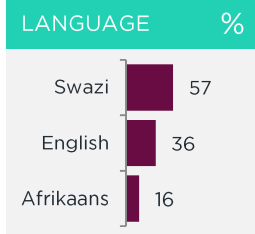

White River

insights that ignite™

White River

PAST MONTH OR MORE OFTEN

%

Do Grocery Shopping	91	Spar	66	Shoprite	56	PnP Family	32
Go to a Garage Shop	74	Engen	68	Caltex Star Mart	35	BP Express Shop	18
Buy Take-Aways	90	KFC	64	Spur	29	Steers	28