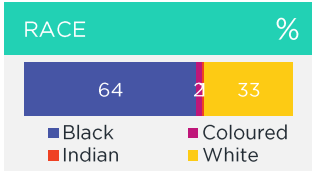

White River

insights that ignite™

White River

PAST MONTH OR MORE OFTEN

%

Do Grocery Shopping	91	Spar	66	Shoprite	56	PnP Family	32
Go to a Garage Shop	74	Engen	68	Caltex Star Mart	35	BP Express Shop	18
Buy Take-Aways	90	KFC	64	Spur	29	Steers	28