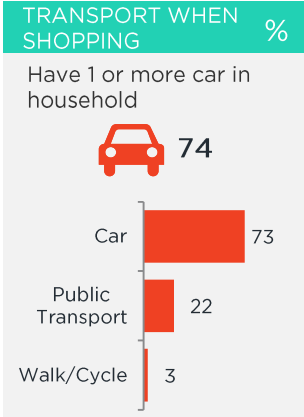

White River

insights that ignite™

White River

PAST MONTH OR MORE OFTEN

%

Do Grocery Shopping	91	Spar	66	Shoprite	56	PnP Family	32
Go to a Garage Shop	74	Engen	68	Caltex Star Mart	35	BP Express Shop	18
Buy Take-Aways	90	KFC	64	Spur	29	Steers	28