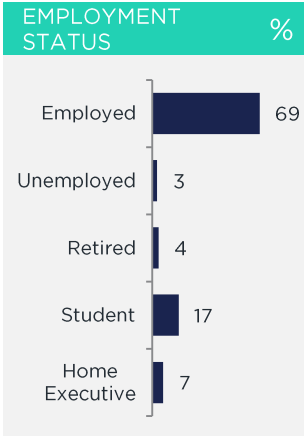

White River

insights that ignite™

White River

PAST MONTH OR MORE OFTEN

%

Do Grocery Shopping	91	Spar	66	Shoprite	56	PnP Family	32
Go to a Garage Shop	74	Engen	68	Caltex Star Mart	35	BP Express Shop	18
Buy Take-Aways	90	KFC	64	Spur	29	Steers	28